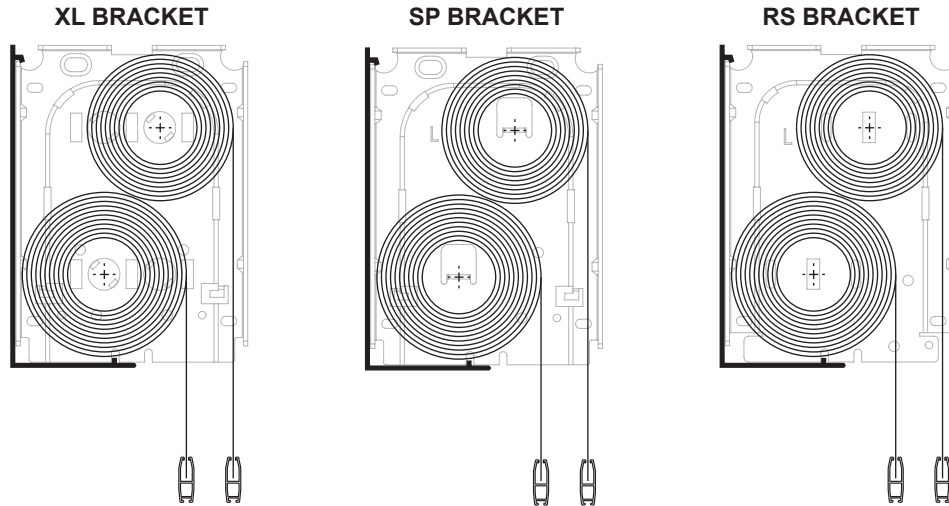

**5.5" L FASCIA SLIM LINE  
MAXIMUM FABRIC DROP**

5.5" L Fascia Slim Duo Shade Maximum Drop

Compatible Tubes:  
**RS-T26** (1 1/8")  
**RS-1TU** (1 1/4")  
**RS-T36** (1 1/4")  
**RS-T46** (1 1/2")  
**RS-2TU** (1 1/2")

Compatible Tubes:  
**RS-1TU** (1 1/4")  
**RS-T46** (1 1/2")  
**RS-2TU** (1 1/2")

Compatible Tubes:  
**RS-T46** (1 1/2")  
**RS-2TU** (1 1/2")

Tube	Fabric Roll Max Diameter	(0.55mm thickness)		(0.91mm thickness)	
		Upper Roll Blackout	Lower Roll Sunscreen 3%	Upper Roll Blackout	Lower Roll Sunscreen 3%
1 1/8" Tube	Upper Roller: 66mm (2.60") Lower Roller: 71mm (2.80")	3.3m / 11ft	3.3m / 11ft	3.3m / 11ft	3.3m / 11ft
1 1/4" Tube		3.0m / 10ft	3.0m / 10ft	3.0m / 10ft	3.0m / 10ft
1 1/2" Tube		2.4m / 8ft	2.4m / 8ft	2.4m / 8ft	2.4m / 8ft

Note: Distance of two roller center is 67mm (2.64").