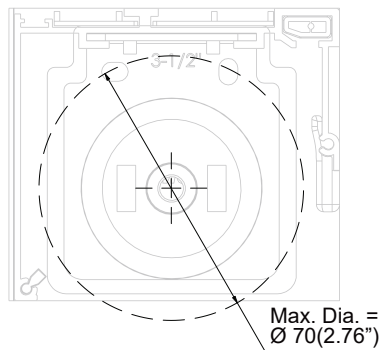

# 3 3/4" Fascia & 3 1/4" Smart Cassette Brackets

Max Roller Diameter

**MAX ROLLER DIAMETER**

**XL-D11/XL-D61**  
3" XL Fascia Bracket/  
3" Adjustable XL Fascia Bracket

**XL-D31/XL-D71**  
4" XL Fascia Bracket/  
4" Adjustable XL Fascia Bracket

**SP-A01/SP-C01**  
3" Fascia Bracket for XR8/XR12 Clutch/  
3" Adjustable Bracket for XR8/XR12 Clutch

**SP-E01/SP-G01**  
4" Fascia Bracket for XR8/XR12 Clutch/  
4" Adjustable Bracket for XR8/XR12 Clutch

**ST-C61**  
3 1/4" Curved Smart  
Cassette with Fabric Insert

**ST-C71/ST-C81**  
3 1/4" Square Smart  
Cassette with Fabric Insert

**ST-F01**  
3 1/4" Square Fabric Wrap  
Cassette