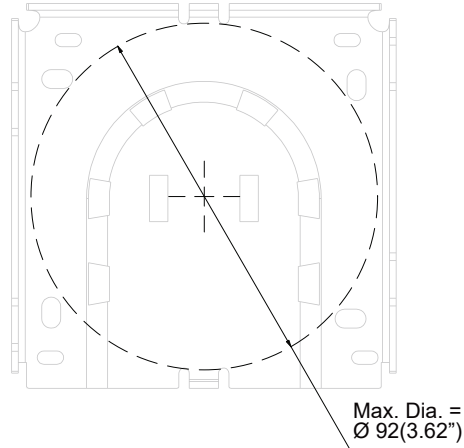

# 3 3/4" Fascia & 3 1/4" Smart Cassette Brackets

Max Roller Diameter

**MAX ROLLER DIAMETER**

**XL-D11/XL-D61**  
3" XL Fascia Bracket/  
3" Adjustable XL Fascia Bracket

**XL-D31/XL-D71**  
4" XL Fascia Bracket/  
4" Adjustable XL Fascia Bracket

**SP-A01/SP-C01**  
3" Fascia Bracket for XR8/XR12 Clutch/  
3" Adjustable Bracket for XR8/XR12 Clutch

**SP-E01/SP-G01**  
4" Fascia Bracket for XR8/XR12 Clutch/  
4" Adjustable Bracket for XR8/XR12 Clutch

**ST-C61**  
3 1/4" Curved Smart  
Cassette with Fabric Insert

**ST-C71/ST-C81**  
3 1/4" Square Smart  
Cassette with Fabric Insert

**ST-F01**  
3 1/4" Square Fabric Wrap  
Cassette