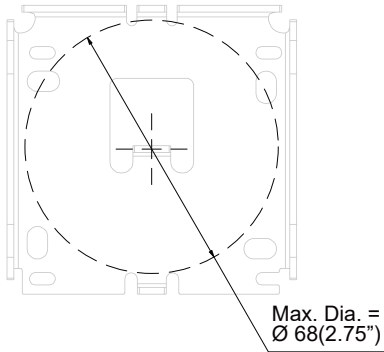

# 3 3/4" Fascia & 3 1/4" Smart Cassette Brackets

Max Roller Diameter

**MAX ROLLER DIAMETER**

**XL-D11/XL-D61**  
3" XL Fascia Bracket/  
3" Adjustable XL Fascia Bracket

**XL-D31/XL-D71**  
4" XL Fascia Bracket/  
4" Adjustable XL Fascia Bracket

**SP-A01/SP-C01**  
3" Fascia Bracket for XR8/XR12 Clutch/  
3" Adjustable Bracket for XR8/XR12 Clutch

**SP-E01/SP-G01**  
4" Fascia Bracket for XR8/XR12 Clutch/  
4" Adjustable Bracket for XR8/XR12 Clutch

**ST-C61**  
3 1/4" Curved Smart  
Cassette with Fabric Insert

**ST-C71/ST-C81**  
3 1/4" Square Smart  
Cassette with Fabric Insert

**ST-F01**  
3 1/4" Square Fabric Wrap  
Cassette