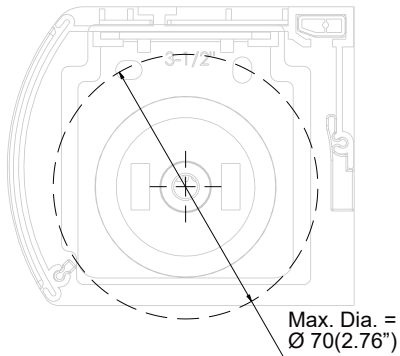

# 3 3/4" Fascia & 3 1/4" Smart Cassette Brackets

Max Roller Diameter

**MAX ROLLER DIAMETER**

**XL-D11/XL-D61**  
3" XL Fascia Bracket/  
3" Adjustable XL Fascia Bracket

**XL-D31/XL-D71**  
4" XL Fascia Bracket/  
4" Adjustable XL Fascia Bracket

**SP-A01/SP-C01**  
3" Fascia Bracket for XR8/XR12 Clutch/  
3" Adjustable Bracket for XR8/XR12 Clutch

**SP-E01/SP-G01**  
4" Fascia Bracket for XR8/XR12 Clutch/  
4" Adjustable Bracket for XR8/XR12 Clutch

**ST-C61**  
3 1/4" Curved Smart  
Cassette with Fabric Insert

**ST-C71/ST-C81**  
3 1/4" Square Smart  
Cassette with Fabric Insert

**ST-F01**  
3 1/4" Square Fabric Wrap  
Cassette