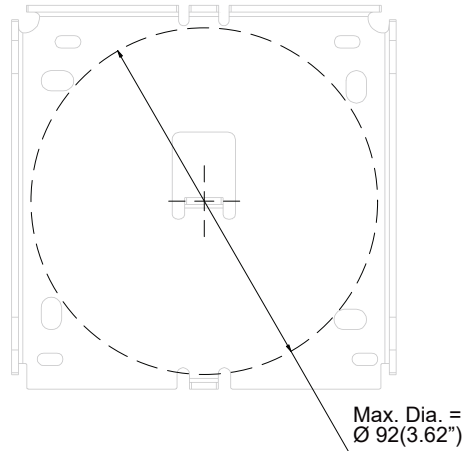

# 3 3/4" Fascia & 3 1/4" Smart Cassette Brackets

Max Roller Diameter

**MAX ROLLER DIAMETER**

**XL-D11/XL-D61**  
3" XL Fascia Bracket/  
3" Adjustable XL Fascia Bracket

**XL-D31/XL-D71**  
4" XL Fascia Bracket/  
4" Adjustable XL Fascia Bracket

**SP-A01/SP-C01**  
3" Fascia Bracket for XR8/XR12 Clutch/  
3" Adjustable Bracket for XR8/XR12 Clutch

**SP-E01/SP-G01**  
4" Fascia Bracket for XR8/XR12 Clutch/  
4" Adjustable Bracket for XR8/XR12 Clutch

**ST-C61**  
3 1/4" Curved Smart  
Cassette with Fabric Insert

**ST-C71/ST-C81**  
3 1/4" Square Smart  
Cassette with Fabric Insert

**ST-F01**  
3 1/4" Square Fabric Wrap  
Cassette