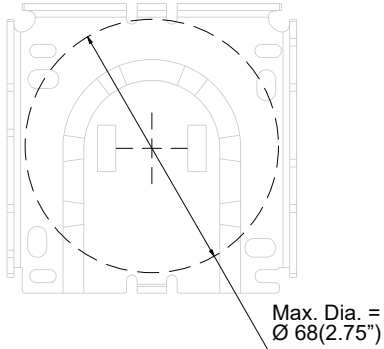

# 3 3/4" Fascia & 3 1/4" Smart Cassette Brackets

Max Roller Diameter

**MAX ROLLER DIAMETER**

**XL-D11/XL-D61**  
3" XL Fascia Bracket/  
3" Adjustable XL Fascia Bracket

**XL-D31/XL-D71**  
4" XL Fascia Bracket/  
4" Adjustable XL Fascia Bracket

**SP-A01/SP-C01**  
3" Fascia Bracket for XR8/XR12 Clutch/  
3" Adjustable Bracket for XR8/XR12 Clutch

**SP-E01/SP-G01**  
4" Fascia Bracket for XR8/XR12 Clutch/  
4" Adjustable Bracket for XR8/XR12 Clutch

**ST-C61**  
3 1/4" Curved Smart  
Cassette with Fabric Insert

**ST-C71/ST-C81**  
3 1/4" Square Smart  
Cassette with Fabric Insert

**ST-F01**  
3 1/4" Square Fabric Wrap  
Cassette