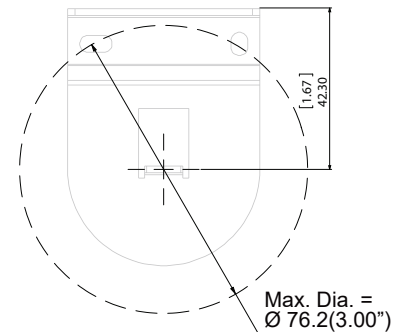

## Max Roller Diameter

**MAX ROLLER DIAMETER**

**SP-T01**  
Deco Bracket SP Manual

**XL-H01**  
Deco Bracket XL Manual

**XL-D41**  
Mini XL Bracket 1 1/2"  
Projection Clutch End

**SP-K01**  
1 1/2" Bracket for XR12  
Clutch/ST30/LS40  
Somfy Motor & XL Idler

**SP-M01**  
1 1/2" Bracket for XR12  
Clutch/R28/ST30/LS40  
Somfy Motor & RS Idler

**XL-F11**  
XL Clutch Bracket  
1 1/2" Projection

**XL-F31**  
XL Clutch Bracket  
2" Projection

**XL-F51**  
XL Clutch Bracket  
2 7/8" Projection