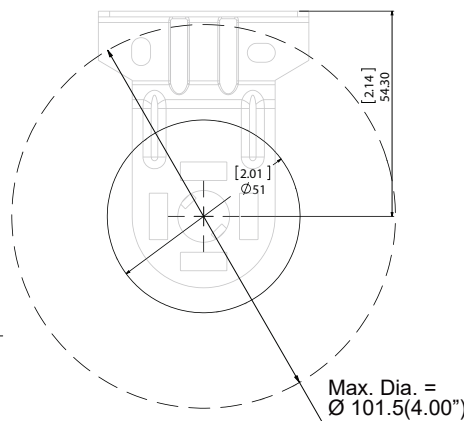

## Max Roller Diameter

**MAX ROLLER DIAMETER**

**SP-T01**  
Deco Bracket SP Manual

**XL-H01**  
Deco Bracket XL Manual

**XL-D41**  
Mini XL Bracket 1 1/2"  
Projection Clutch End

**SP-K01**  
1 1/2" Bracket for XR12  
Clutch/ST30/LS40  
Somfy Motor & XL Idler

**SP-M01**  
1 1/2" Bracket for XR12  
Clutch/R28/ST30/LS40  
Somfy Motor & RS Idler

**XL-F11**  
XL Clutch Bracket  
1 1/2" Projection

**XL-F31**  
XL Clutch Bracket  
2" Projection

**XL-F51**  
XL Clutch Bracket  
2 7/8" Projection