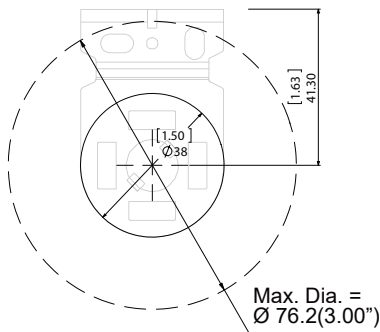

## Max Roller Diameter

**MAX ROLLER DIAMETER**

**SP-T01**  
Deco Bracket SP Manual

**XL-H01**  
Deco Bracket XL Manual

**XL-D41**  
Mini XL Bracket 1 1/2"  
Projection Clutch End

**SP-K01**  
1 1/2" Bracket for XR12  
Clutch/ST30/LS40  
Somfy Motor & XL Idler

**SP-M01**  
1 1/2" Bracket for XR12  
Clutch/R28/ST30/LS40  
Somfy Motor & RS Idler

**XL-F11**  
XL Clutch Bracket  
1 1/2" Projection

**XL-F31**  
XL Clutch Bracket  
2" Projection

**XL-F51**  
XL Clutch Bracket  
2 7/8" Projection