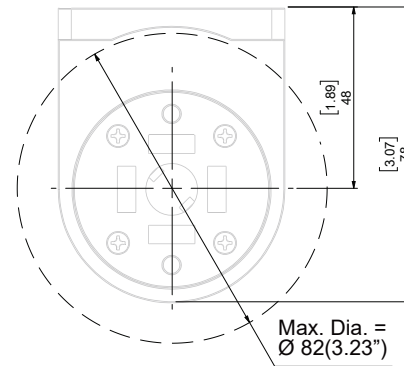

## Max Roller Diameter

**MAX ROLLER DIAMETER**

**SP-T01**  
Deco Bracket SP Manual

**XL-H01**  
Deco Bracket XL Manual

**XL-D41**  
Mini XL Bracket 1 1/2"  
Projection Clutch End

**SP-K01**  
1 1/2" Bracket for XR12  
Clutch/ST30/LS40  
Somfy Motor & XL Idler

**SP-M01**  
1 1/2" Bracket for XR12  
Clutch/R28/ST30/LS40  
Somfy Motor & RS Idler

**XL-F11**  
XL Clutch Bracket  
1 1/2" Projection

**XL-F31**  
XL Clutch Bracket  
2" Projection

**XL-F51**  
XL Clutch Bracket  
2 7/8" Projection