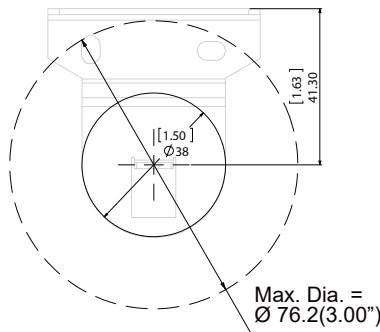

## Max Roller Diameter

**MAX ROLLER DIAMETER**

**SP-T01**  
Deco Bracket SP Manual

**XL-H01**  
Deco Bracket XL Manual

**XL-D41**  
Mini XL Bracket 1 1/2"  
Projection Clutch End

**SP-K01**  
1 1/2" Bracket for XR12  
Clutch/ST30/LS40  
Somfy Motor & XL Idler

**SP-M01**  
1 1/2" Bracket for XR12  
Clutch/R28/ST30/LS40  
Somfy Motor & RS Idler

**XL-F11**  
XL Clutch Bracket  
1 1/2" Projection

**XL-F31**  
XL Clutch Bracket  
2" Projection

**XL-F51**  
XL Clutch Bracket  
2 7/8" Projection