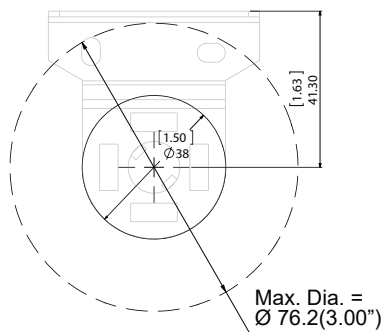

## Max Roller Diameter

**MAX ROLLER DIAMETER**

**SP-T01**  
Deco Bracket SP Manual

**XL-H01**  
Deco Bracket XL Manual

**XL-D41**  
Mini XL Bracket 1 1/2"  
Projection Clutch End

**SP-K01**  
1 1/2" Bracket for XR12  
Clutch/ST30/LS40  
Somfy Motor & XL Idler

**SP-M01**  
1 1/2" Bracket for XR12  
Clutch/R28/ST30/LS40  
Somfy Motor & RS Idler

**XL-F11**  
XL Clutch Bracket  
1 1/2" Projection

**XL-F31**  
XL Clutch Bracket  
2" Projection

**XL-F51**  
XL Clutch Bracket  
2 7/8" Projection