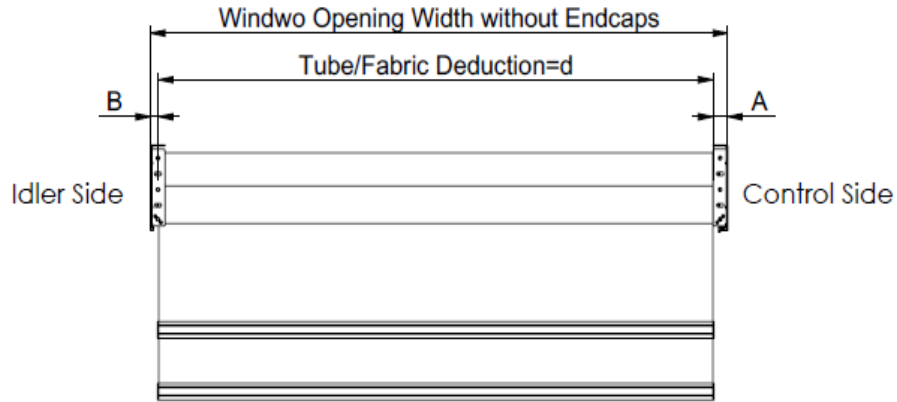

5.5" L Fascia Slim XL Duo Shade

Control Side	Idler Side	Tube	A	B	d
ST40 Motor	XL Idle End for 2TU (XL-B01/5) 	1 1/2" Groove (RS-032) 	22mm (7/8")	14.5mm (9/16")	36.5mm (1 7/16")
30WF Motor	XL Idle End (XL-A01/5,XL-B01/5) 	1 1/2" Tube (RS-T46, RS- 2TU) 	17.5mm (11/16")	14.5mm (9/16")	32mm (1 1/4")
ST30 Motor	XL Idle End (XL-A01/5,XL-B01/5) 	1 1/2" Tube (RS-T46, RS- 2TU) 	19 mm (3/4")	14.5mm (9/16")	33.5mm (1 5/16")