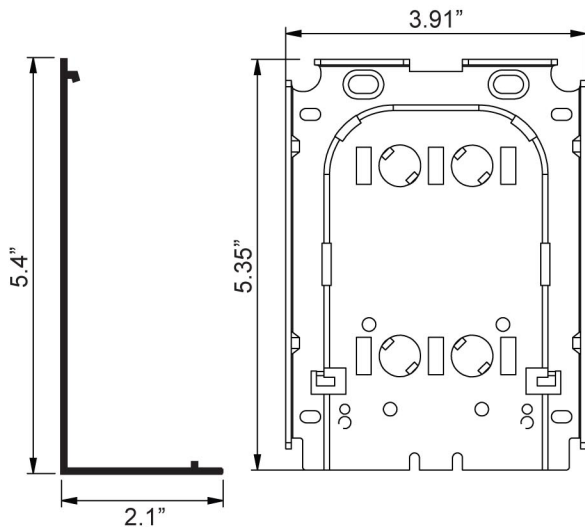

FEATURES & BENEFITS

- ✓ *Slender profile is exquisitely tailored for residential applications*
- ✓ *Seamlessly adaptable to both Manual and Motorized controls*
- ✓ *L Shape Fascia is simple to install and ensures a refined, elegant touch*
- ✓ *Reverse Roll installations made effortless by simply flipping the Fascia*
- ✓ *Convertible to 10mm & 16mm XR Brackets using our Metal Adaptor*
- ✓ *Exclusively available for Duo Shades*

PRODUCT DIMENSIONS

5.5" L FASCIA SLIM BRACKETS

CLUTCHES & ADAPTORS

MAXIMUM ROLL DIAMETER & FABRIC DROP

Tube	Fabric Roll Max Diameter	(0.55mm/0.022" thickness)		(0.91mm/0.036" thickness)	
		Upper Roller Blackout	Lower Roller Sunscreen 3%	Upper Roller Blackout	Lower Roller Sunscreen 3%
 1 1/8" Tube	Upper Roller Max Diameter: 66mm / 2.60" Lower Roller Max Diameter: 71mm / 2.80"	3.3m / 11ft	3.3m / 11ft	3.3m / 11ft	3.3m / 11ft
 1 1/4" Tube		3m / 10ft	3m / 10ft	3m / 10ft	3m / 10ft
 1 1/2" Tube	Two Roller Center Distance: 67mm / 2.64"	2.4m / 8ft	2.4m / 8ft	2.4m / 8ft	2.4m / 8ft