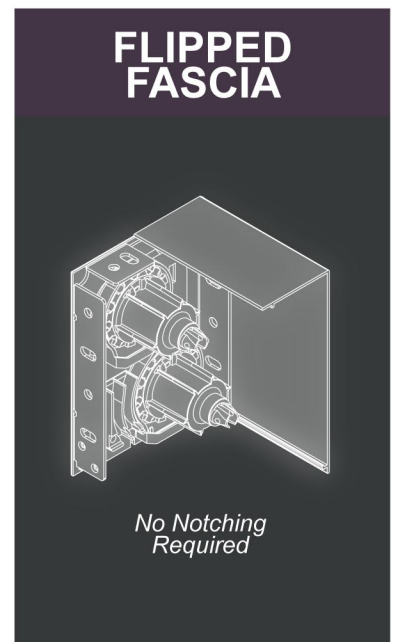

FEATURES & BENEFITS

- ✓ *Slender profile is exquisitely tailored for residential applications*
- ✓ *Seamlessly adaptable to both Manual and Motorized controls*
- ✓ *L Shape Fascia is simple to install and ensures a refined, elegant touch*
- ✓ *Reverse Roll installations made effortless by simply flipping the Fascia*
- ✓ *Convertible to 10mm & 16mm XR Brackets using our Metal Adaptor*
- ✓ *Exclusively available for Duo Shades*

PRODUCT DIMENSIONS

5.5" L FASCIA SLIM BRACKETS

CLUTCHES & ADAPTORS

MAXIMUM ROLL DIAMETER & FABRIC DROP

Tube	Fabric Roll Max Diameter	(0.55mm/0.022" thickness)		(0.91mm/0.036" thickness)	
		Upper Roller Blackout	Lower Roller Sunscreen 3%	Upper Roller Blackout	Lower Roller Sunscreen 3%
 1 1/8" Tube	Upper Roller Max Diameter: 66mm / 2.60" Lower Roller Max Diameter: 71mm / 2.80"	3.3m / 11ft	3.3m / 11ft	3.3m / 11ft	3.3m / 11ft
 1 1/4" Tube		3m / 10ft	3m / 10ft	3m / 10ft	3m / 10ft
 1 1/2" Tube	Two Roller Center Distance: 67mm / 2.64"	2.4m / 8ft	2.4m / 8ft	2.4m / 8ft	2.4m / 8ft