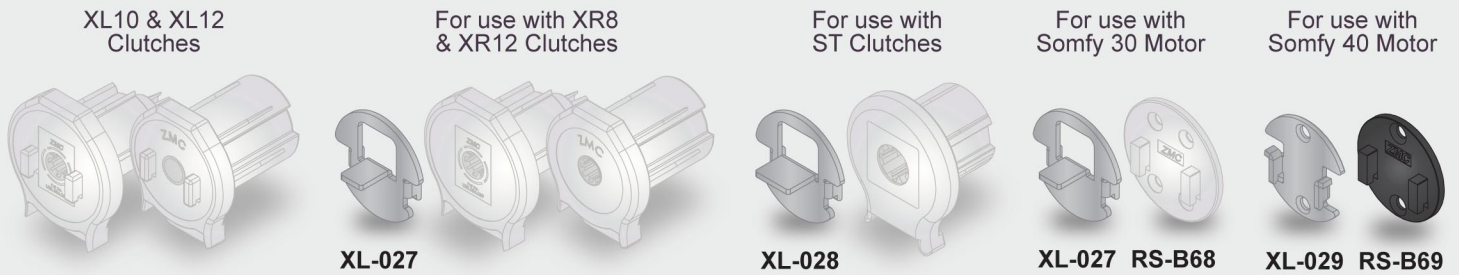

FEATURES & BENEFITS

- ✓ *Slender profile is exquisitely tailored for residential applications*
- ✓ *Seamlessly adaptable to both Manual and Motorized controls*
- ✓ *L Shape Fascia is simple to install and ensures a refined, elegant touch*
- ✓ *Reverse Roll installations made effortless by simply flipping the Fascia*
- ✓ *Convertible to 10mm & 16mm XR Brackets using our Metal Adaptor*
- ✓ *Exclusively available for Duo Shades*

PRODUCT DIMENSIONS

5.5" L FASCIA SLIM BRACKETS

CLUTCHES & ADAPTORS

MAXIMUM ROLL DIAMETER & FABRIC DROP

Tube	Fabric Roll Max Diameter	(0.55mm/0.022" thickness)		(0.91mm/0.036" thickness)	
		Upper Roller Blackout	Lower Roller Sunscreen 3%	Upper Roller Blackout	Lower Roller Sunscreen 3%
 1 1/8" Tube	Upper Roller Max Diameter: 66mm / 2.60" Lower Roller Max Diameter: 71mm / 2.80"	3.3m / 11ft	3.3m / 11ft	3.3m / 11ft	3.3m / 11ft
 1 1/4" Tube		3m / 10ft	3m / 10ft	3m / 10ft	3m / 10ft
 1 1/2" Tube	Two Roller Center Distance: 67mm / 2.64"	2.4m / 8ft	2.4m / 8ft	2.4m / 8ft	2.4m / 8ft