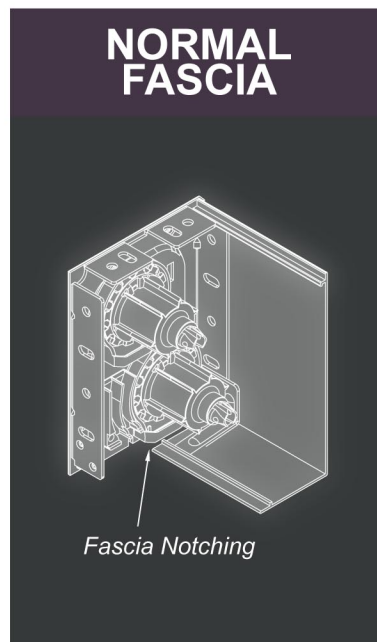

FEATURES & BENEFITS

- ✓ *Slender profile is exquisitely tailored for residential applications*
- ✓ *Seamlessly adaptable to both Manual and Motorized controls*
- ✓ *L Shape Fascia is simple to install and ensures a refined, elegant touch*
- ✓ *Reverse Roll installations made effortless by simply flipping the Fascia*
- ✓ *Convertible to 10mm & 16mm XR Brackets using our Metal Adaptor*
- ✓ *Exclusively available for Duo Shades*

PRODUCT DIMENSIONS

5.5" L FASCIA SLIM BRACKETS

CLUTCHES & ADAPTORS

MAXIMUM ROLL DIAMETER & FABRIC DROP

Tube	Fabric Roll Max Diameter	(0.55mm/0.022" thickness)		(0.91mm/0.036" thickness)	
		Upper Roller Blackout	Lower Roller Sunscreen 3%	Upper Roller Blackout	Lower Roller Sunscreen 3%
 1 1/8" Tube	Upper Roller Max Diameter: 66mm / 2.60" Lower Roller Max Diameter: 71mm / 2.80"	3.3m / 11ft	3.3m / 11ft	3.3m / 11ft	3.3m / 11ft
 1 1/4" Tube		3m / 10ft	3m / 10ft	3m / 10ft	3m / 10ft
 1 1/2" Tube	Two Roller Center Distance: 67mm / 2.64"	2.4m / 8ft	2.4m / 8ft	2.4m / 8ft	2.4m / 8ft