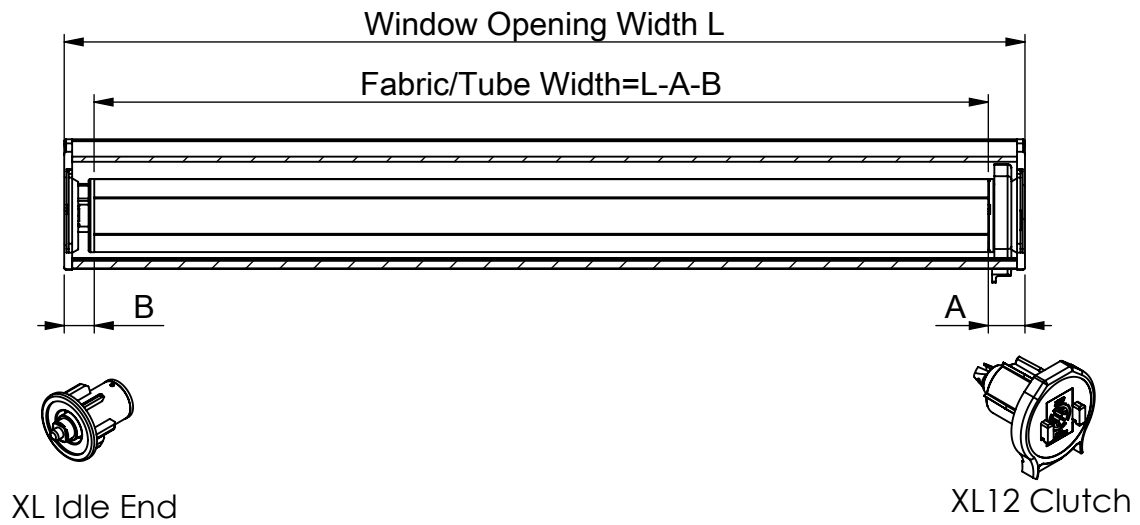

Fabric/Tube Deduction for XL12 Clutch with Smart Cassette

| Clutch and Item No. | | A | B | Deduction=A+B |
|------------------------------|---------------|--------------------|------------------|---------------------|
| XL12 Clutch for T4*/T3* Tube | XL-5R*/XL-4R* | 19.6mm (13/16") | 16.5mm (5/8") | 36.1mm (1-7/16") |