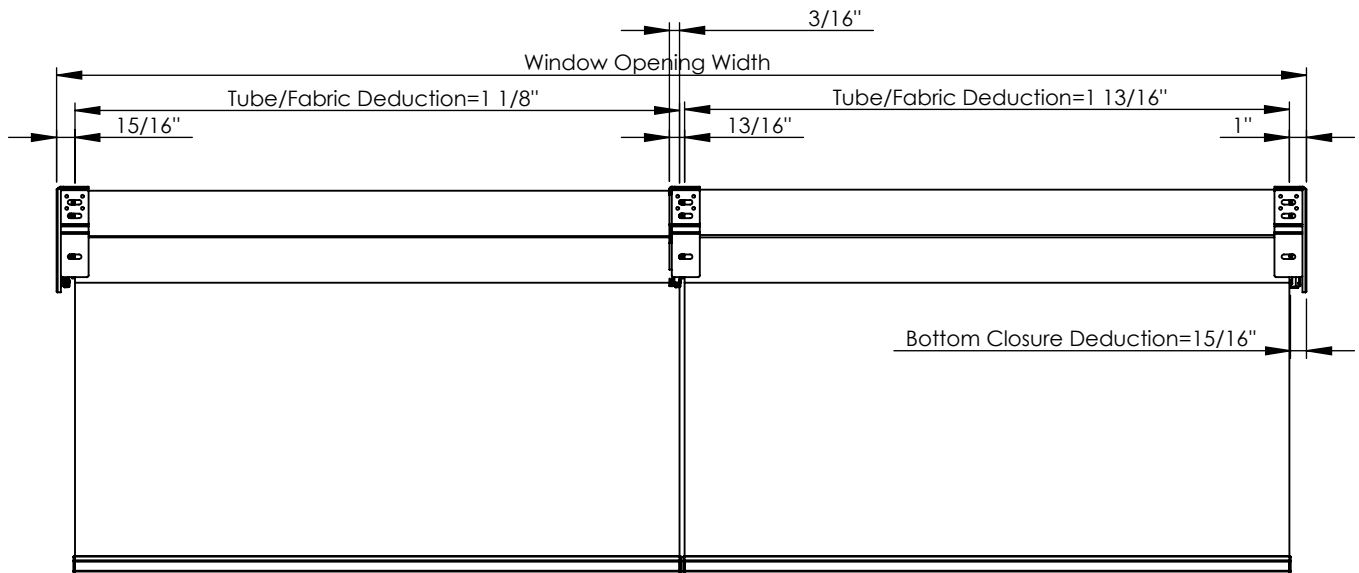

Tube and Fabric Deduction-Single Band 5.5" Duo Shade Use XR16 Clutch (with End Caps)

Tube and Fabric Deduction-Multi Band 5.5" Duo Shade Use XR16 Clutch (with End Caps)

Note: 1) End Cap Thickness is 1/8".
2) Head Box System is without End Caps.

Tube	Max. Drop (Z-Screen/4000)
1.5"	3.6m/12ft
1.75"	3.3m/11ft
2"	3m/10ft
Max. Fabric Roll Dia. = 75mm/2.95"	