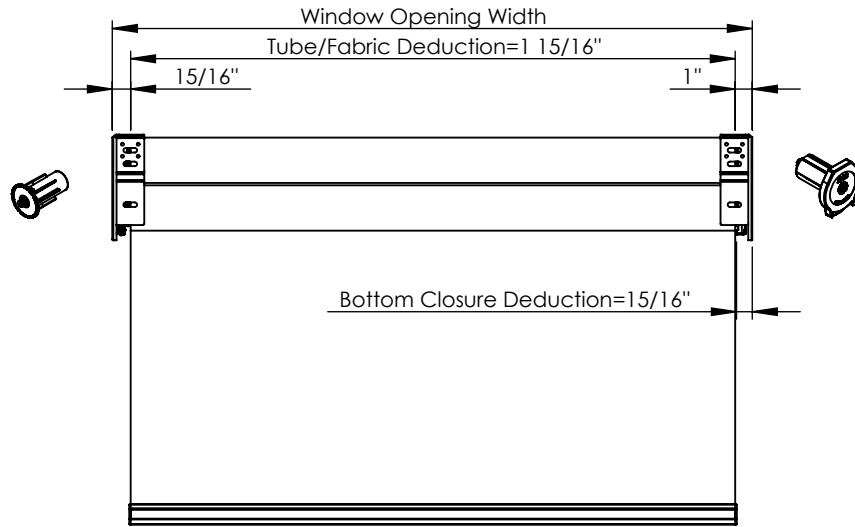

Tube and Fabric Deduction-Single Band 5.5" Duo Shade Use XR16 Clutch (with End Caps)

Tube and Fabric Deduction-Multi Band 5.5" Duo Shade Use XR16 Clutch (with End Caps)

Note: 1) End Cap Thickness is 1/8".
2) Head Box System is without End Caps.

Tube	Max. Drop (Z-Screen/4000)
1.5"	3.6m/12ft
1.75"	3.3m/11ft
2"	3m/10ft
Max. Fabric Roll Dia. = 75mm/2.95"	