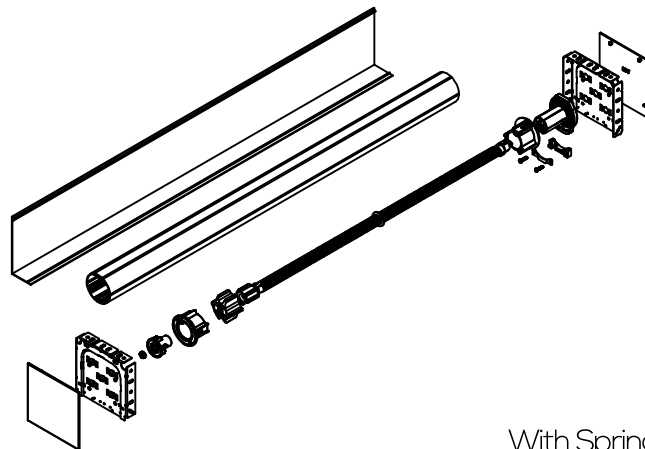

XL-E8*/XL-E9*
 5.5" L Fascia XL Bracket
 with Clip Right/Left

RS-39*
 5.5" L Fascia
 Bracket w/ Single
 12mm Swivel
 Ball Bearing

RS-37*
 5.5" Star Head
 L Fascia Bracket
 with Spring Ring

RS-38*
 5.5" Inter. L Fascia
 Bracket w/ Single
 12mm Bearing

XL-029
 Metal Adaptor
 for 400 Motor, XL Style

RS-546
 ST50 DC Motor
 Insert Plate

XL Clutch

With Spring Assist System

Website: www.zmc.ca
 E-mail: contact@zmc.ca

For more information please contact us at:
 Tel: 1.905.856.3838 or 1.800.541.2557