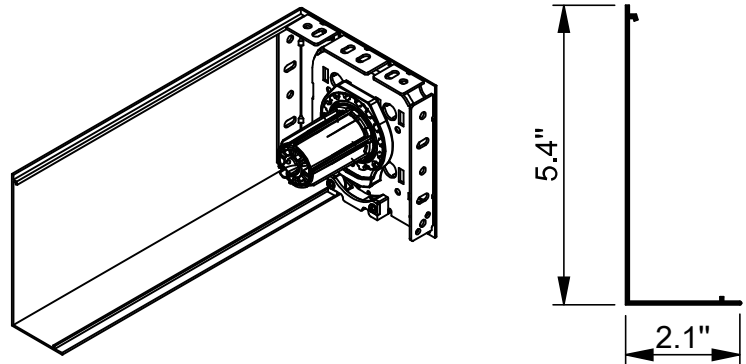

5.5" L Fascia System

Allows both
Light Filtering
and Room
Darkening

- Simple Installation with L Shape Fascia
- Manual or Motor Control
- Single or Duo Shade
- Flip Fascia for Reverse Roll

Flip Fascia for Duo Shade

No Fascia Notching for Single Shade

Max Roller Diameter

Single Shade (XL20 Clutch & 50AC Motor)	130mm (5.12")
Single Shade (50DC Motor)	102mm (4.00")
Duo Shade	78mm (3.07")
Duo Shade Center Distance	75mm (2.95")

Max. Fabric Drop (Sun-Screen 3%)

Tube	Single (XL20 Clutch & 50AC Motor)	Single (50DC Motor)	Duo
1 1/2"	-	-	12.5'
1 3/4"	-	-	11'
2"	41'	22'	9'
2 3/8"	38'	19'	-
2 1/2"	36'	18'	-

Website: www.zmc.ca
E-mail: contact@zmc.ca