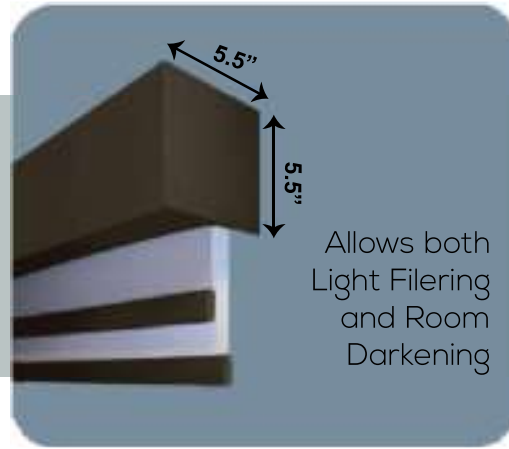

5.5" L Fascia System

Allows both
Light Filtering
and Room
Darkening

- Simple Installation with L Shape Fascia
- Manual or Motor Control
- Single or Duo Shade
- Flip Fascia for Reverse Roll

Flip Fascia for Duo Shade

No Fascia Notching for Single Shade

Max Roller Diameter

Single Shade (XL20 Clutch & 50AC Motor)	130mm (5.12")
Single Shade (50DC Motor)	102mm (4.00")
Duo Shade	78mm (3.07")
Duo Shade Center Distance	75mm (2.95")