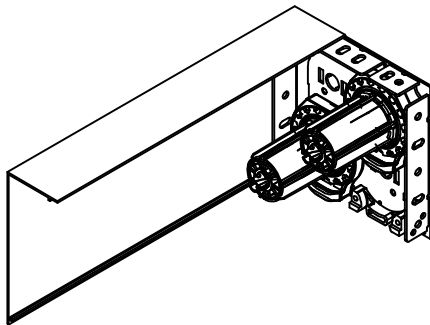

5.5" L Fascia System

Allows both
Light Filtering
and Room
Darkening

- Simple Installation with L Shape Fascia
- Manual or Motor Control
- Single or Duo Shade
- Flip Fascia for Reverse Roll

Flip Fascia for Duo Shade

No Fascia Notching for Single Shade

Max Roller Diameter

Single Shade (XL20 Clutch & 50AC Motor)	130mm (5.12")
Single Shade (50DC Motor)	102mm (4.00")
Duo Shade	78mm (3.07")
Duo Shade Center Distance	75mm (2.95")

Max. Fabric Drop (Sun-Screen 3%)

Tube	Single (XL20 Clutch & 50AC Motor)	Single (50DC Motor)	Duo
1 1/2"	-	-	12.5'
1 3/4"	-	-	11'
2"	41'	22'	9'
2 3/8"	38'	19'	-
2 1/2"	36'	18'	-

Website: www.zmc.ca
E-mail: contact@zmc.ca