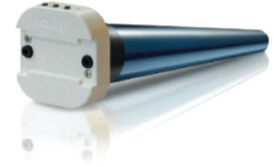

Compatible Applications

Somfy Motors

Somfy 300 Series

Somfy 400 Series

Somfy 500 Series

Compatible Components

RS-B68
 Somfy 30 Motor Adaptor
 for XL Bracket

RS-B69
 Somfy 40 Motor Adaptor
 for XL Bracket

XL-029
 Metal Adaptor
 for 400 Motor, XL Style

RS-546
 ST50 DC Motor
 Insert Plate

XL Clutch

With Spring Assist System

Website: www.zmc.ca
 E-mail: contact@zmc.ca

For more information please contact us at:
 Tel: 1.905.856.3838 or 1.800.541.2557