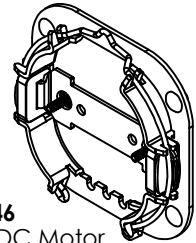

XL-E8*/XL-E9*
 5.5" L Fascia XL Bracket
 with Clip Right/Left

RS-39*
 5.5" L Fascia
 Bracket w/ Single
 12mm Swivel
 Ball Bearing

RS-37*
 5.5" Star Head
 L Fascia Bracket
 with Spring Ring

RS-38*
 5.5" Inter. L Fascia
 Bracket w/ Single
 12mm Bearing

Compatible Applications

Somfy Motors

Somfy 300 Series

Somfy 400 Series

Somfy 500 Series

Compatible Components

RS-B68
 Somfy 30 Motor Adaptor
 for XL Bracket

RS-B69
 Somfy 40 Motor Adaptor
 for XL Bracket

XL-029
 Metal Adaptor
 for 400 Motor, XL Style

RS-546
 ST50 DC Motor
 Insert Plate

XL Clutch

With Spring Assist System

Website: www.zmc.ca
 E-mail: contact@zmc.ca

For more information please contact us at:
 Tel: 1.905.856.3838 or 1.800.541.2557