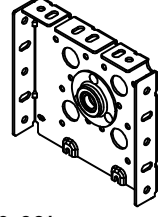

Max. Fabric Drop (Sun-Screen 3%)

Tube	Single (XL20 Clutch & 50AC Motor)	Single (50DC Motor)	Duo
1 1/2"	-	-	12.5'
1 3/4"	-	-	11'
2"	41'	22'	9'
2 3/8"	38'	19'	-
2 1/2"	36'	18'	-

Website: www.zmc.ca
E-mail: contact@zmc.ca

For more information please contact us at:
Tel: 1.905.856.3838 or 1.800.541.2557

5.5" L Fascia System

5.5" L Fascia Brackets

XL-D9*
 5.5" L Fascia XL
 Bracket with
 Bushing

XL-D8*
 5.5" L Fascia
 XL Bracket

XL-E8*/XL-E9*
 5.5" L Fascia XL Bracket
 with Clip Right/Left

RS-39*
 5.5" L Fascia
 Bracket w/ Single
 12mm Swivel
 Ball Bearing

RS-37*
 5.5" Star Head
 L Fascia Bracket
 with Spring Ring

RS-38*
 5.5" Inter. L Fascia
 Bracket w/ Single
 12mm Bearing