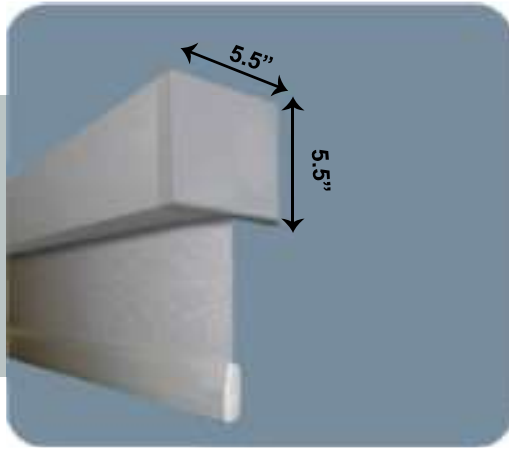

5.5" L Fascia System

Allows both
Light Filtering
and Room
Darkening

- Simple Installation with L Shape Fascia
- Manual or Motor Control
- Single or Duo Shade
- Flip Fascia for Reverse Roll

Flip Fascia for Duo Shade

No Fascia Notching for Single Shade

Max Roller Diameter

Single Shade (XL20 Clutch & 50AC Motor)	130mm (5.12")
Single Shade (50DC Motor)	102mm (4.00")
Duo Shade	78mm (3.07")
Duo Shade Center Distance	75mm (2.95")

Max. Fabric Drop (Sun-Screen 3%)

Tube	Single (XL20 Clutch & 50AC Motor)	Single (50DC Motor)	Duo
1 1/2"	-	-	12.5'
1 3/4"	-	-	11'
2"	41'	22'	9'
2 3/8"	38'	19'	-
2 1/2"	36'	18'	-

Website: www.zmc.ca
E-mail: contact@zmc.ca