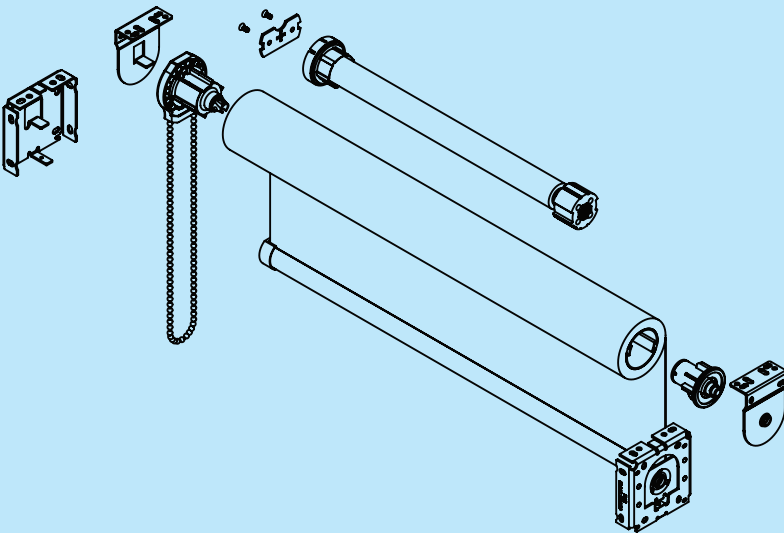

Open Roll & 3"/4" Fascia Bracket for XR16 Clutch

Open Roll & 3"/4" Fascia Bracket for XR12/XR8 Clutch and Somfy R28/ST30/ST40 Motor

4" Duo Shade Fascia Bracket For XR12/XR8  
& Somfy R28/ST30/ST40 Motor