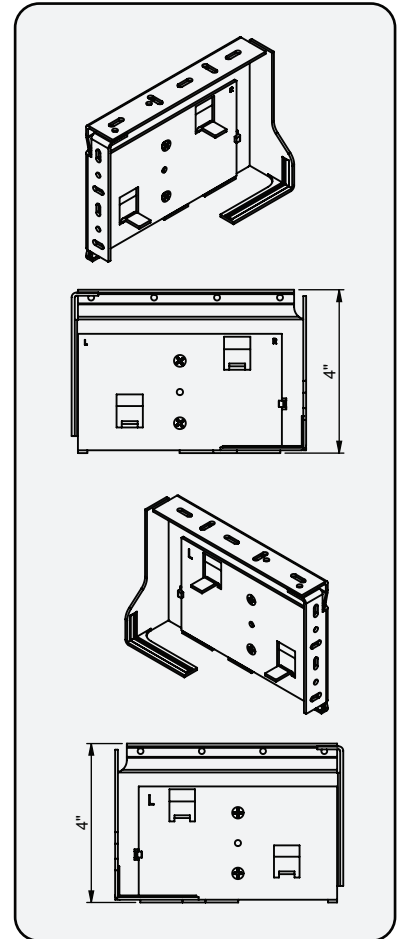

Open Roll & 3"/4" Fascia Bracket for XR16 Clutch

Open Roll & 3"/4" Fascia Bracket for XR12/XR8 Clutch and Somfy R28/ST30/ST40 Motor

4" Duo Shade Fascia Bracket For XR12/XR8  
& Somfy R28/ST30/ST40 Motor