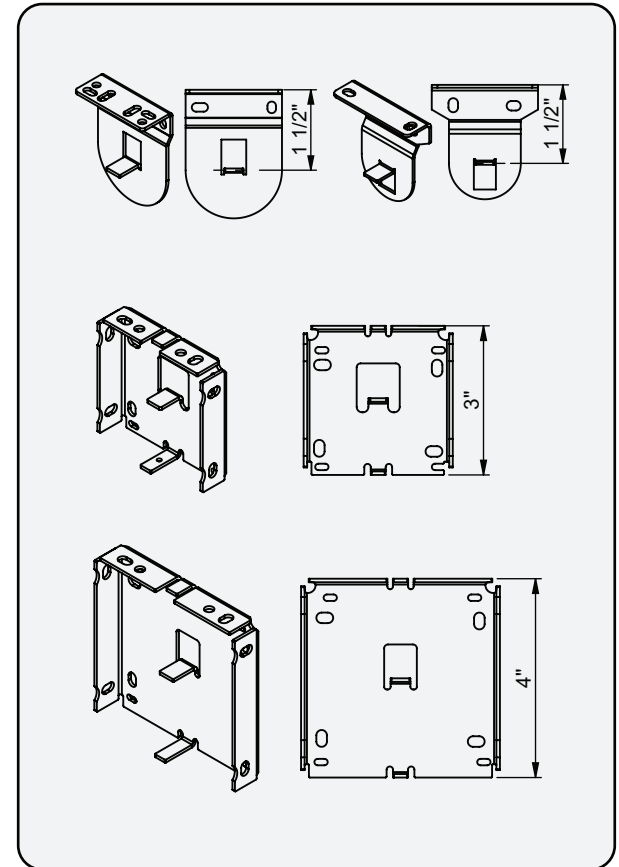

Open Roll & 3"/4" Fascia Bracket for XR16 Clutch

Open Roll & 3"/4" Fascia Bracket for XR12/XR8 Clutch and Somfy R28/ST30/ST40 Motor

4" Duo Shade Fascia Bracket For XR12/XR8  
& Somfy R28/ST30/ST40 Motor