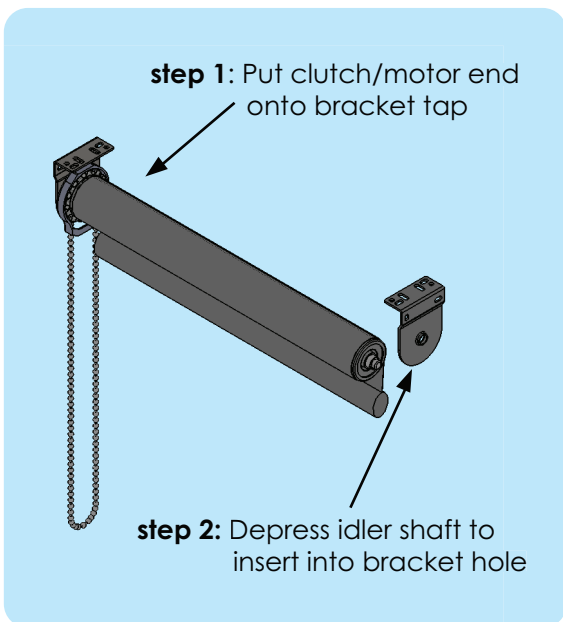

4" Duo Shade Fascia Bracket For XR12/XR8
& Somfy R28/ST30/ST40 Motor

Install

Uninstall