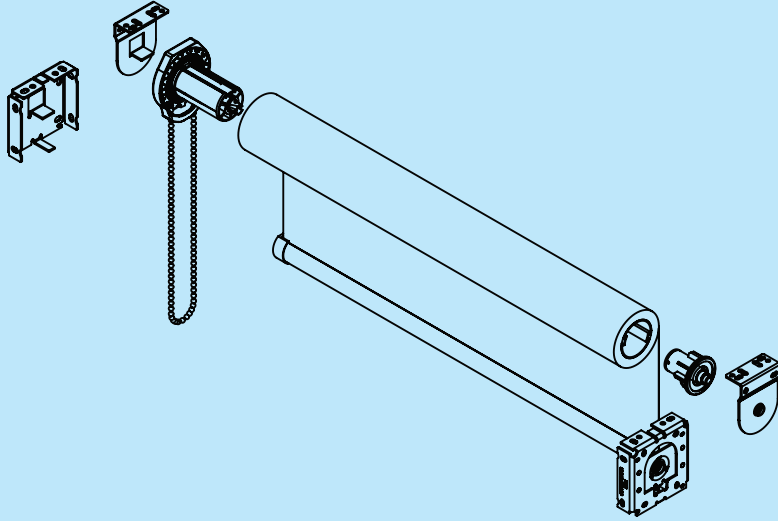

Open Roll & 3"/4" Fascia Bracket for XR16 Clutch

Open Roll & 3"/4" Fascia Bracket for XR12/XR8 Clutch and Somfy R28/ST30/ST40 Motor

4" Duo Shade Fascia Bracket For XR12/XR8  
& Somfy R28/ST30/ST40 Motor