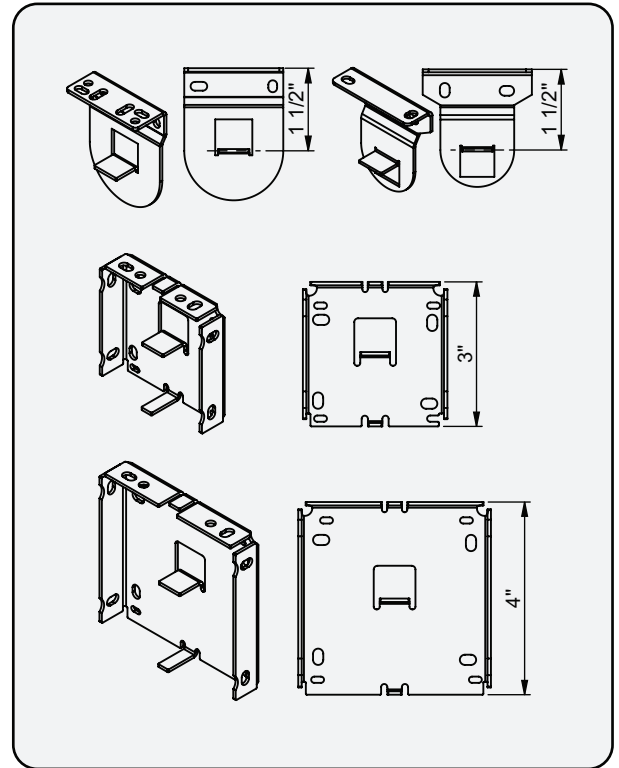

Open Roll & 3"/4" Fascia Bracket for XR16 Clutch

Open Roll & 3"/4" Fascia Bracket for XR12/XR8 Clutch and Somfy R28/ST30/ST40 Motor

4" Duo Shade Fascia Bracket For XR12/XR8  
& Somfy R28/ST30/ST40 Motor