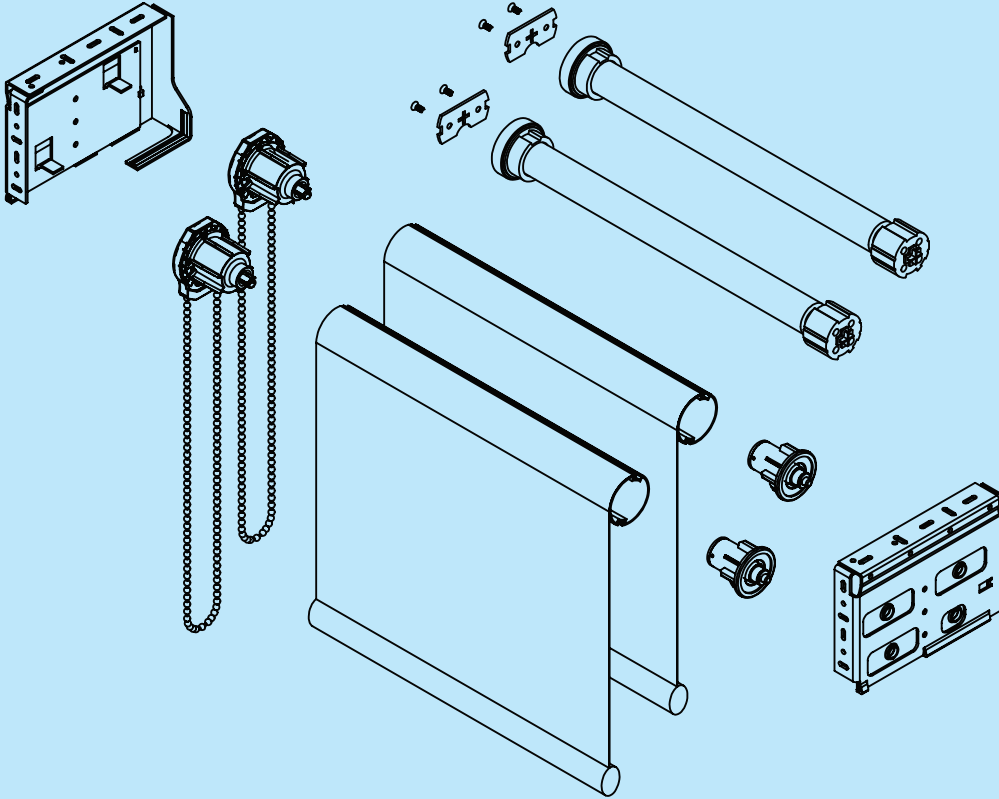

Open Roll & 3"/4" Fascia Bracket for XR16 Clutch

Open Roll & 3"/4" Fascia Bracket for XR12/XR8 Clutch and Somfy R28/ST30/ST40 Motor

4" Duo Shade Fascia Bracket For XR12/XR8  
& Somfy R28/ST30/ST40 Motor