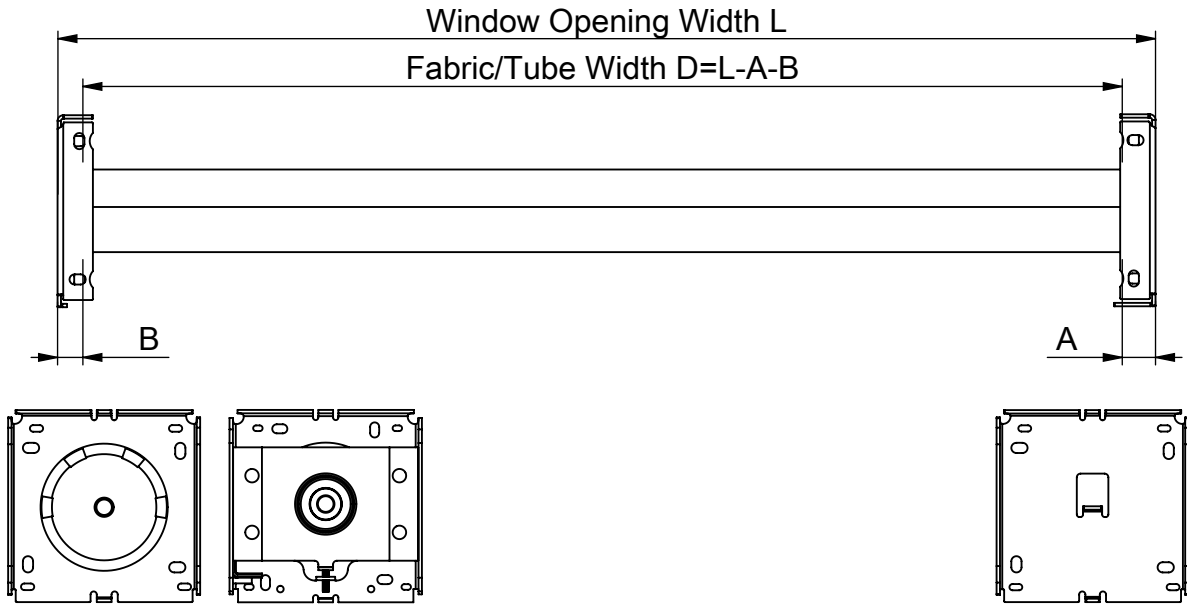

Fabric/Tube Deduction

Somfy Sonesse 40 Motor and 4" Fascia Bracket

Motor	Tube	Idler	A	B	Deduction A+B
Sonesse 40 Motor	RS-032	RS-016/018	18.9mm (3/4")	14.2mm (9/16")	33.1mm (1-5/16")