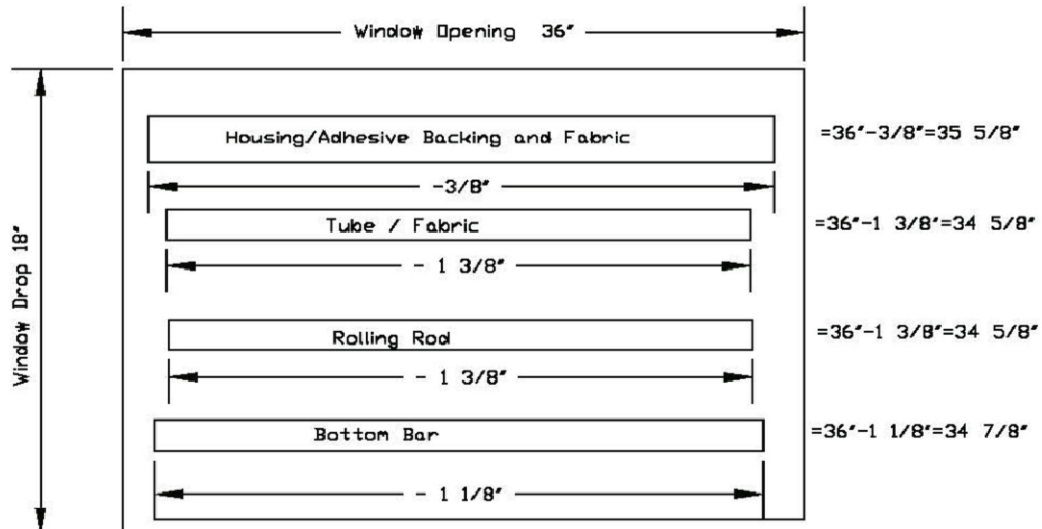

Smart Cassette for Zheer Elegance

Deduction Chart

Fabric Length in single layer: Window Drop X 2+6"

For Example: 18"X2+6"=42"

When cutting fabric, fold the fabric on sheer position.

When the blind is fully down, the fabric is in close position.

Fabric Drop Chart

	Tube	Max Drop	Max Diameter
3" smart cassette	1-1/2"	9' (108")	2-1/4"
3.25"/3.5" smart cassette	1-1/2"	16.5'(200")	2-1/2"
	1-3/4"	14'(168")	
4" smart cassette	1-1/2"	21'(252")	3-1/8"
	1-3/4"	19'(228")	
	2"	17'(204")	