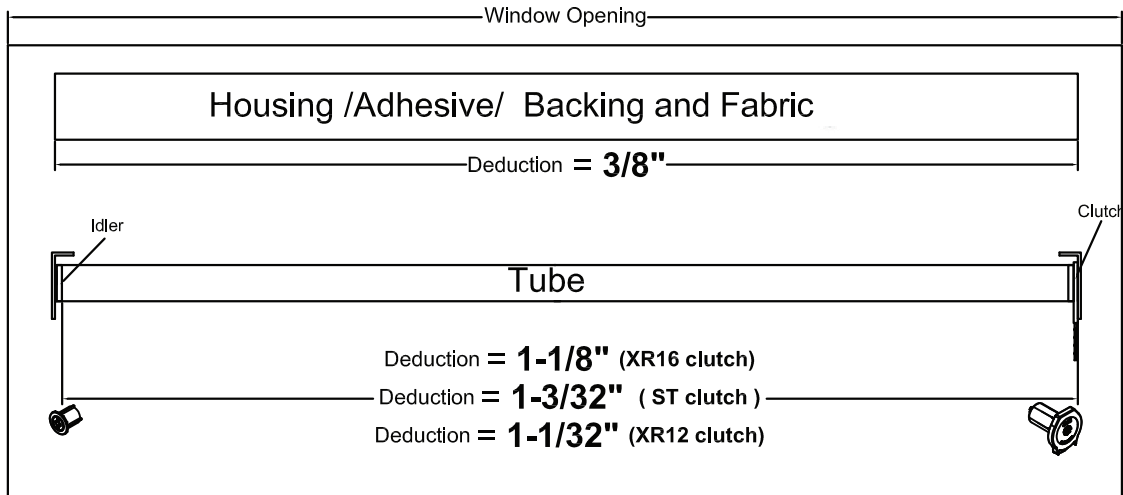

Smart Cassette for Roller Shade

Deduction Chart

Smart Cassette TUBE DEDUCTION

XR Clutches & SLOTTED IDLER (Z-20*) Bracket

Fabric Drop Chart

	Tube	Max Drop		Max Diameter
		Z-2000 (3%, 5%)	Z-4000 (3%, 5%, 10%)	
3" smart cassette	1-1/2"	7'(84")	5'(60")	2-1/4"
3.25"/3.5" smart cassette	1-1/2"	18'(216")	12'(144")	2-1/2"
	1-3/4"	16'(192")	11'(132")	
4" smart cassette	1-1/2"	23'(276")	17'(204")	3-1/8"
	1-3/4"	20'(240")	16.5'(198")	
	2"	18'(216")	12'(144")	