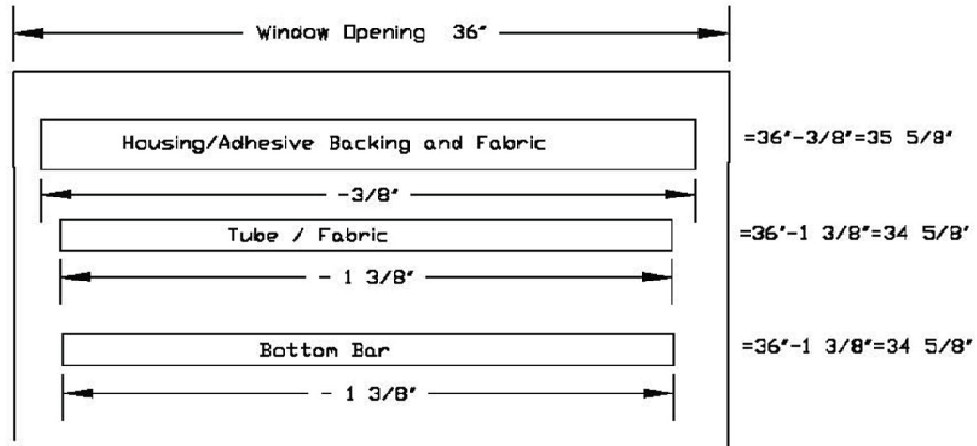

Smart Cassette for Roller Shade

Deduction Chart

Smart Cassette TUBE DEDUCTION

XR Clutches & SLOTTED IDLER (Z-20*) Bracket

Fabric Drop Chart

	Tube	Max Drop		Max Diameter
		Z-2000 (3%, 5%)	Z-4000 (3%, 5%, 10%)	
3" smart cassette	1-1/2"	7'(84")	5'(60")	2-1/4"
3.25"/3.5" smart cassette	1-1/2"	18'(216")	12'(144")	2-1/2"
	1-3/4"	16'(192")	11'(132")	
4" smart cassette	1-1/2"	23'(276")	17'(204")	3-1/8"
	1-3/4"	20'(240")	16.5'(198")	
	2"	18'(216")	12'(144")	