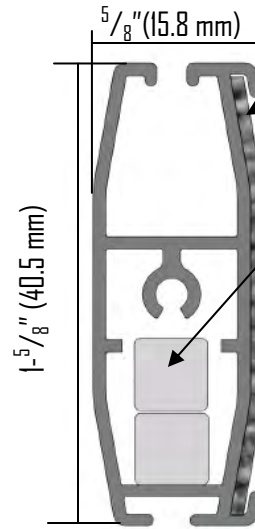

Website: www.zmc.ca
E-mail: contact@zmc.ca

Fascia for Somfy Motors

Heavy duty Bottom Bar

Square Rod (optional)

Also available: Slim Bottom Bar with Insertable fabric

Interchangeable Fabric Insert

Add up to two square rods for extra weight

Reversible, can be used on the smooth side or with fabric

RS-SW*

Heavy Duty Bottom Bar with Fabric Insert (16' x 10 pcs.)

MOTOR COMPONENTS AVAILABLE FOR :

Sonesse® 40

Sonesse® 40 / Altus® 40 / LS 40

LT 30 Motor