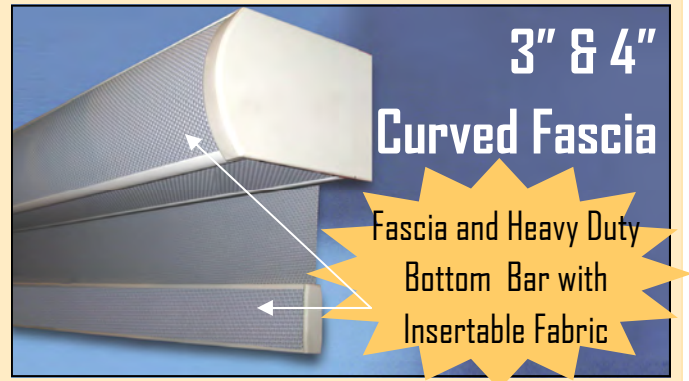

Fascia for Somfy Motors

OPTIONS AVAILABLE