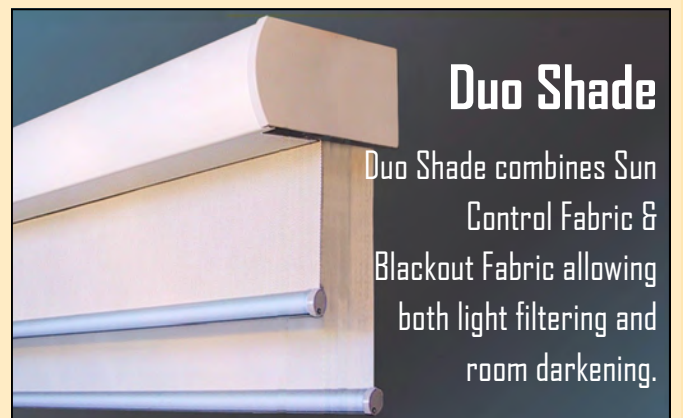

Fascia for Somfy Motors

OPTIONS AVAILABLE

- COLORS AVAILABLE**
- White
 - Alabaster
 - Anodized
 - Bronze
 - Black

For more information please contact us at:
Tel: 1.905.856.3838 or 1.800.541.2557
1.770.682.4548 (U.S. office)

Website: www.zmc.ca
E-mail: contact@zmc.ca

Fascia for Somfy Motors

Heavy duty Bottom Bar

Square Rod (optional)

Also available: Slim Bottom Bar with Insertable fabric

Interchangeable Fabric Insert

Add up to two square rods for extra weight

Reversible, can be used on the smooth side or with fabric

RS-SW*

Heavy Duty Bottom Bar with Fabric Insert (16' x 10 pcs.)

MOTOR COMPONENTS AVAILABLE FOR :

Sonesse® 40

Sonesse® 40 / Altus® 40 / LS 40

LT 30 Motor