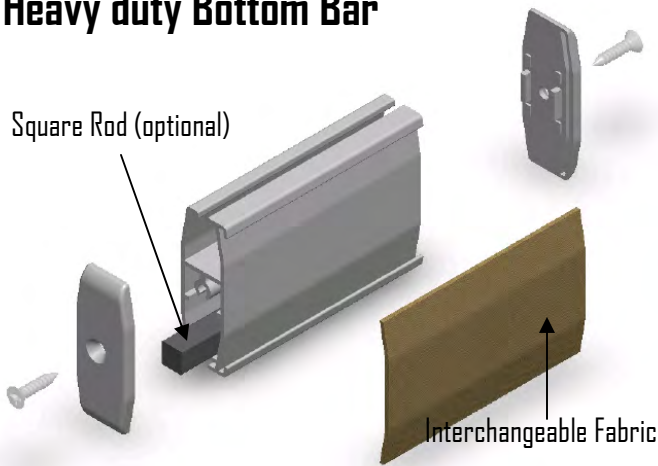

Website: www.zmc.ca
E-mail: contact@zmc.ca

Fascia for Somfy Motors

Heavy duty Bottom Bar

Square Rod (optional)

Also available: Slim Bottom Bar with Insertable fabric

Interchangeable Fabric Insert

Add up to two square rods for extra weight

Reversible, can be used on the smooth side or with fabric

RS-SW*

Heavy Duty Bottom Bar with Fabric Insert (16' x 10 pcs.)

MOTOR COMPONENTS AVAILABLE FOR :

Sonesse® 40

Sonesse® 40 / Altus® 40 / LS 40

LT 30 Motor