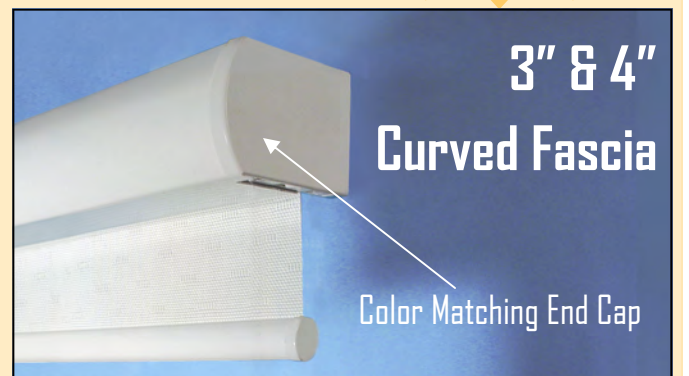

Fascia for Somfy Motors

OPTIONS AVAILABLE