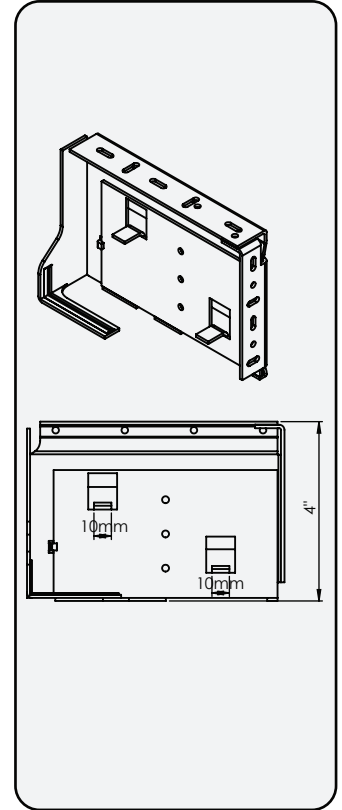

4" Duo Shade Fascia Bracket For XR12/XR8 & Somfy R28/ST30/ST40 Motor