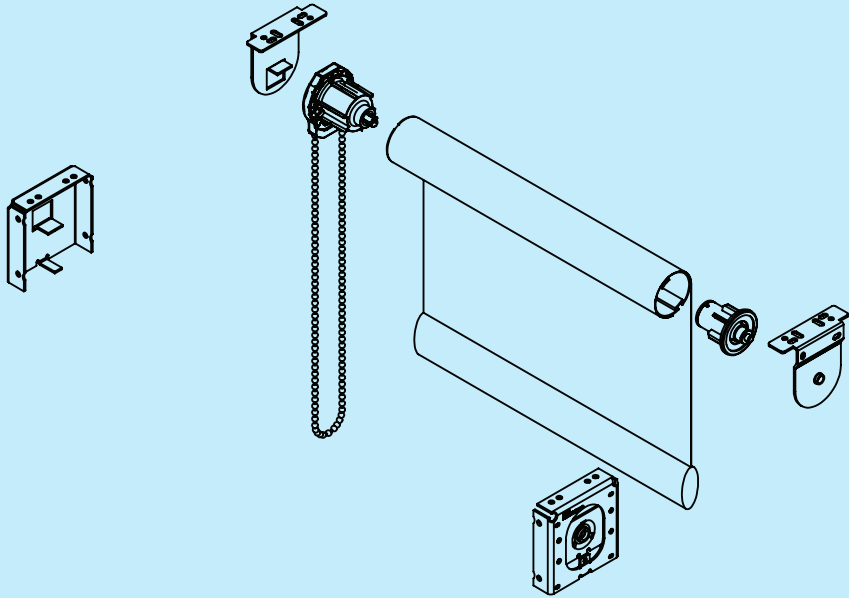

## Open Roll & 3"/4" Fascia Bracket for XR16 Clutch

## Open Roll & 3"/4" Fascia Bracket for XR12 Clutch and Somfy R28/ST30/ST40 Motor