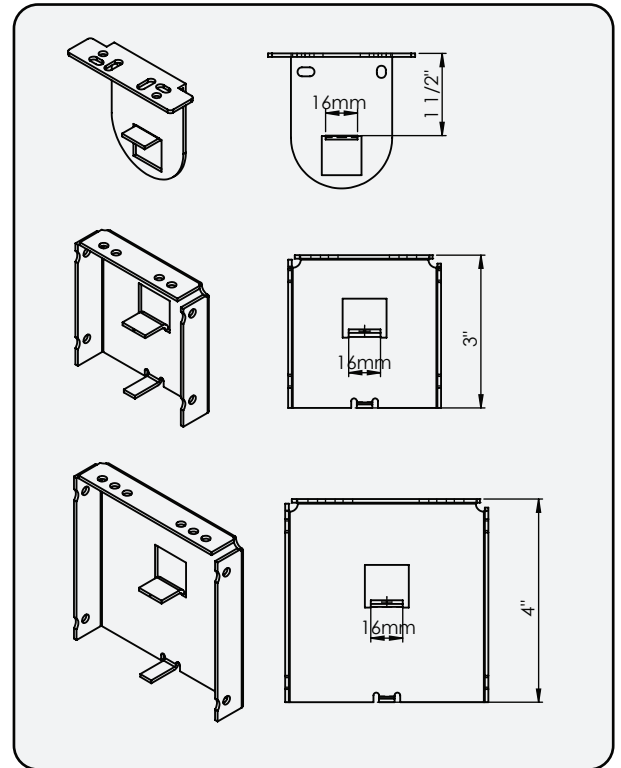

## Open Roll & 3"/4" Fascia Bracket for XR16 Clutch

## Open Roll & 3"/4" Fascia Bracket for XR12 Clutch and Somfy R28/ST30/ST40 Motor