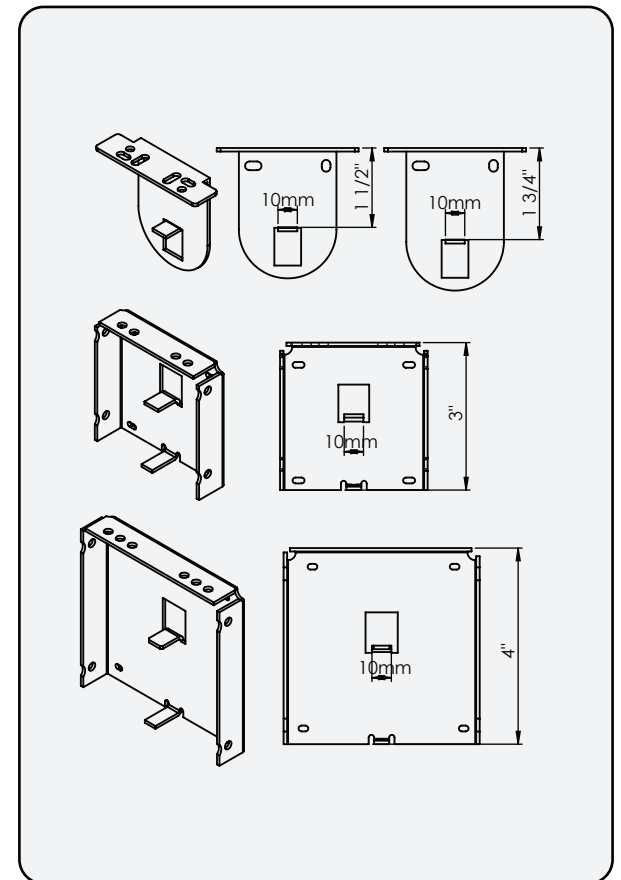

## Open Roll & 3"/4" Fascia Bracket for XR16 Clutch

## Open Roll & 3"/4" Fascia Bracket for XR12 Clutch and Somfy R28/ST30/ST40 Motor