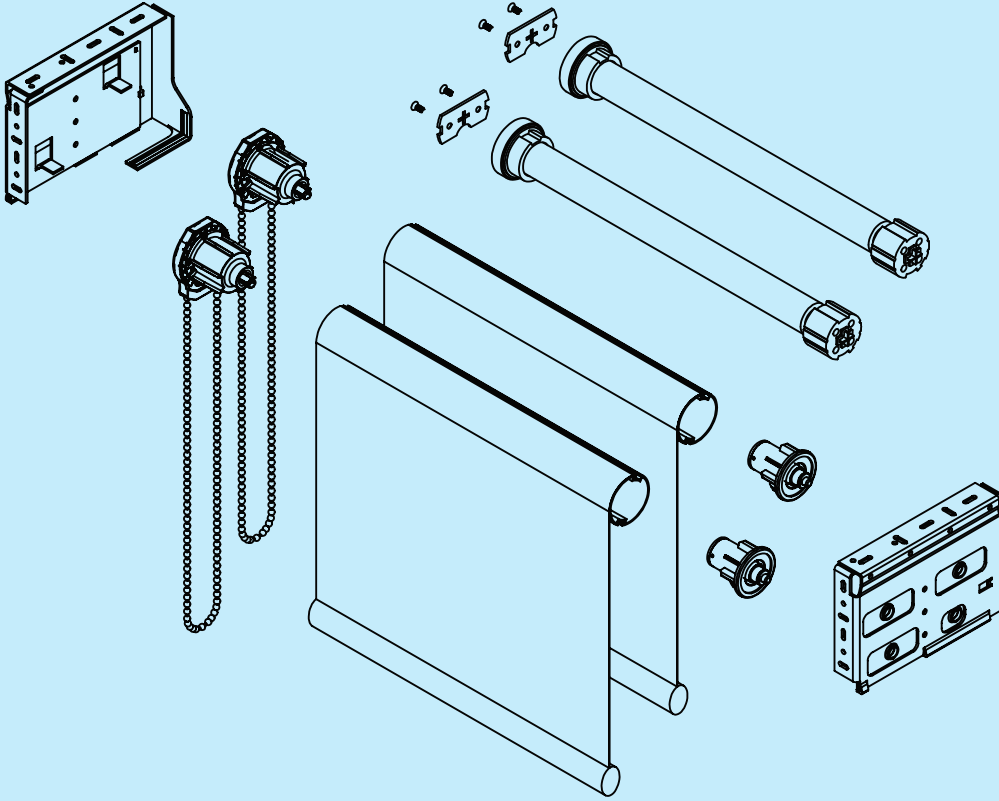

4" Duo Shade Fascia Bracket For XR12/XR8 & Somfy R28/ST30/ST40 Motor