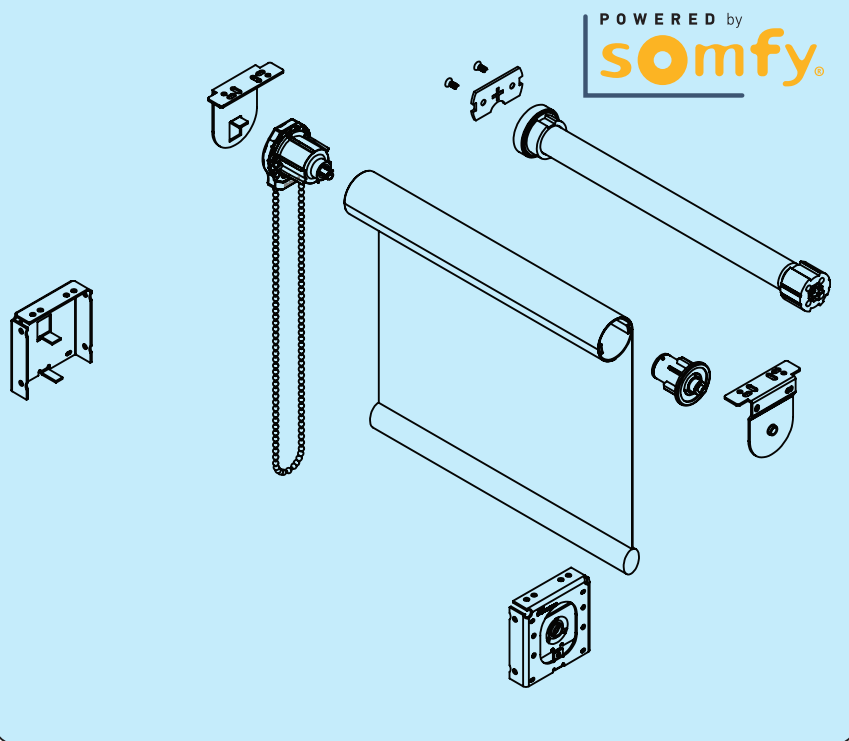

## Open Roll & 3"/4" Fascia Bracket for XR16 Clutch

## Open Roll & 3"/4" Fascia Bracket for XR12 Clutch and Somfy R28/ST30/ST40 Motor

## 4" Duo Shade Fascia Bracket For XR12/XR8 & Somfy R28/ST30/ST40 Motor