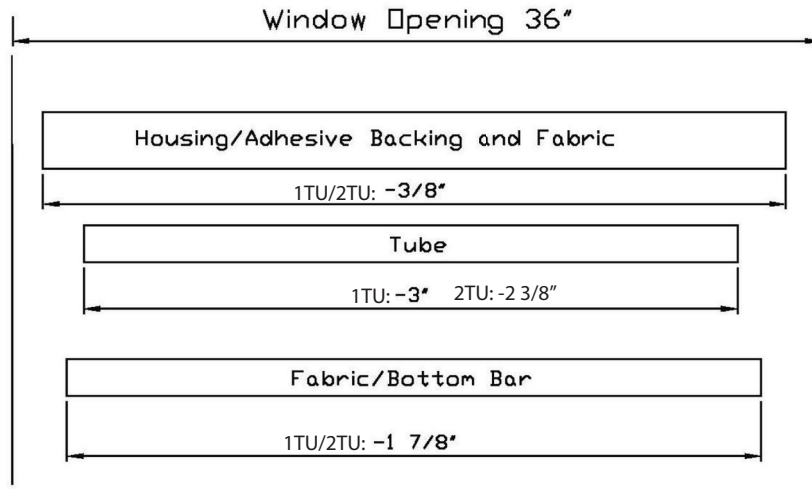

Tube and Fabric Deduction for Cordless Shade

When using ST-A02 Bracket

When using ST-A01 Bracket