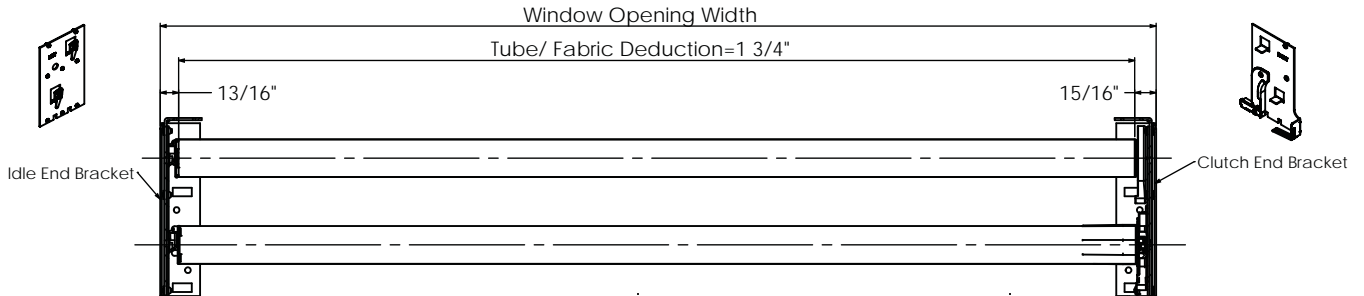

# DUO SHADE FASCIA BRACKET SYSTEM

*Duo Shade Components*

*Duo Shade Components*

*Duo Shade Components*

*Duo Shade Components*

## 7" Duo Shade Use XR16 Clutch (without End Cap) Tube and Fabric Deduction=Single Band

## 7" Duo Shade Use XL 20 Clutch (without End Cap) Tube and Fabric Deduction=Single Band

*Duo Shade Components*

*Duo Shade Components*

*Duo Shade Components*

*Duo Shade Components*