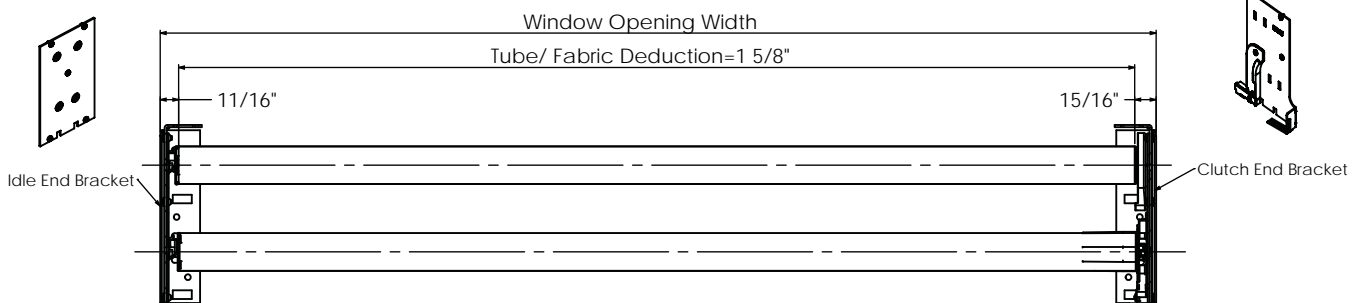

# DUO SHADE FASCIA BRACKET SYSTEM

*Duo Shade Components*

*Duo Shade Components*

*Duo Shade Components*

*Duo Shade Components*

## 7" Duo Shade Use XR16 Clutch (without End Cap) Tube and Fabric Deduction=Single Band

## 7" Duo Shade Use XL 20 Clutch (without End Cap) Tube and Fabric Deduction=Single Band

*Duo Shade Components*

*Duo Shade Components*

*Duo Shade Components*

*Duo Shade Components*