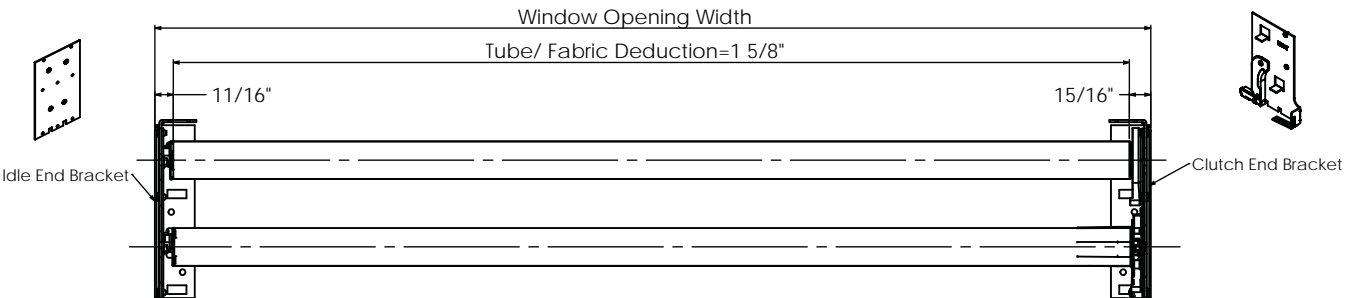

# DUO SHADE FASCIA BRACKET SYSTEM

*Duo Shade Components*

*Duo Shade Components*

*Duo Shade Components*

*Duo Shade Components*

## 7" Duo Shade Use XR16 Clutch (without End Cap) Tube and Fabric Deduction=Single Band

## 7" Duo Shade Use XL 20 Clutch (without End Cap) Tube and Fabric Deduction=Single Band

*Duo Shade Components*

*Duo Shade Components*

*Duo Shade Components*

*Duo Shade Components*