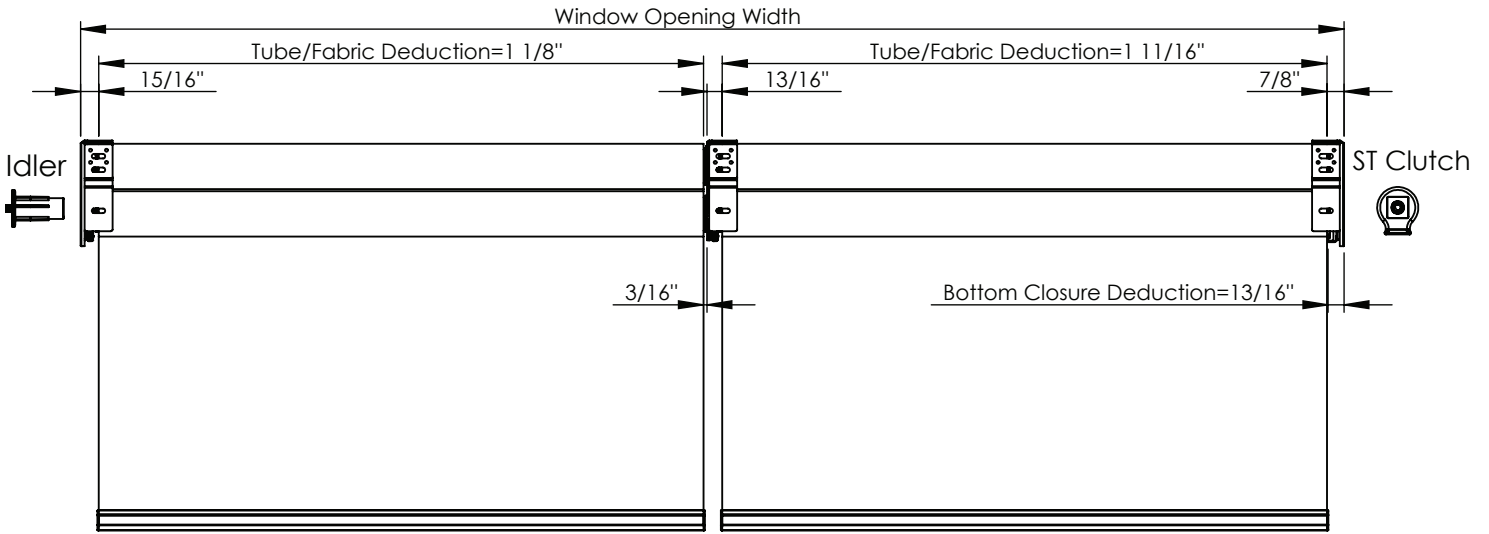

5.5" Slim-Line Duo Shade Use ST Clutch (with End Caps)
 Tube and Fabric Deduction-Multi Band

Note: 1) End Cap Thickness is 1/8".
 2) Head Box System is without End Caps.