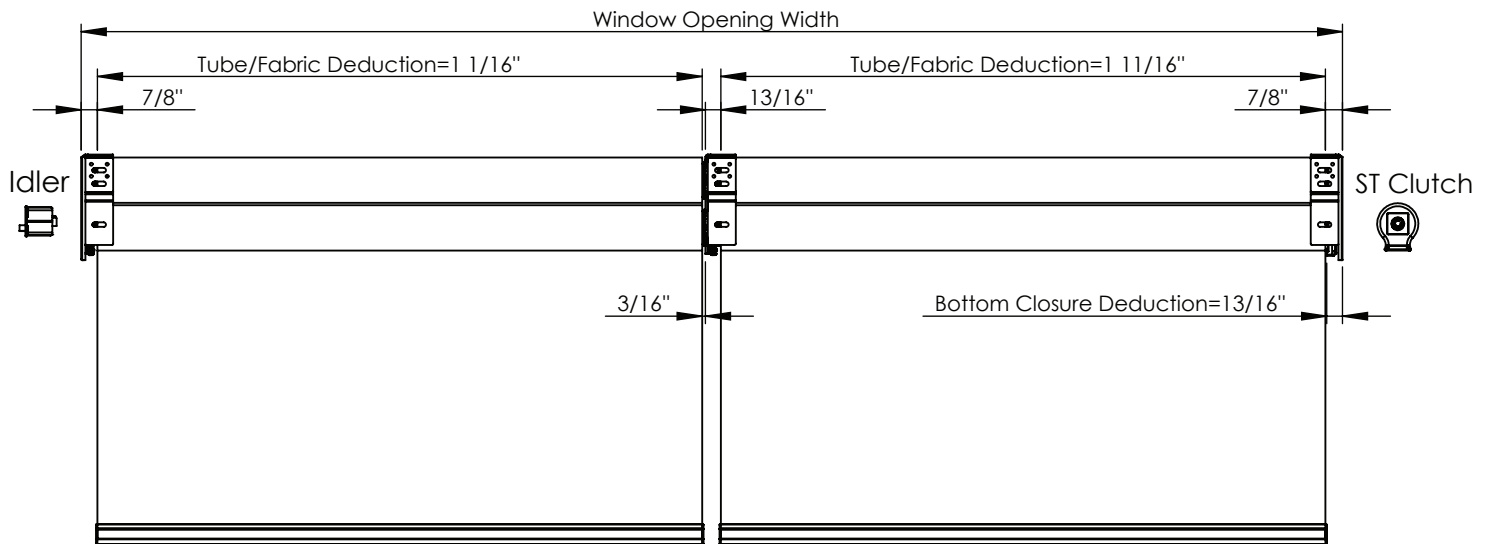

5.5" Slim-Line Duo Shade Use ST Clutch (with End Caps)
 Tube and Fabric Deduction-Multi Band

Note: 1) End Cap Thickness is 1/8".
 2) Head Box System is without End Caps.