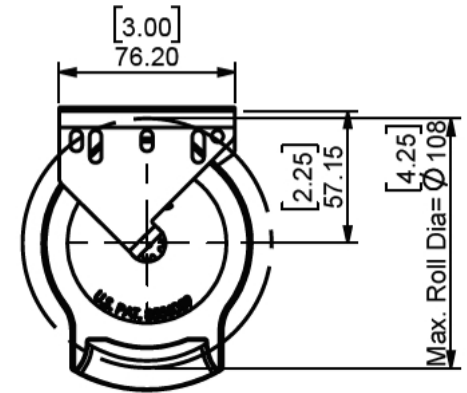

Tube and Fabric Deduction

For XR24 Clutches, End Plug and Open Roll Heavy Duty XR24 Bracket Set

Max. Roll Diameter

XR-11*

Z-10*

XR-7R*/7X*/8X*

XR-11*