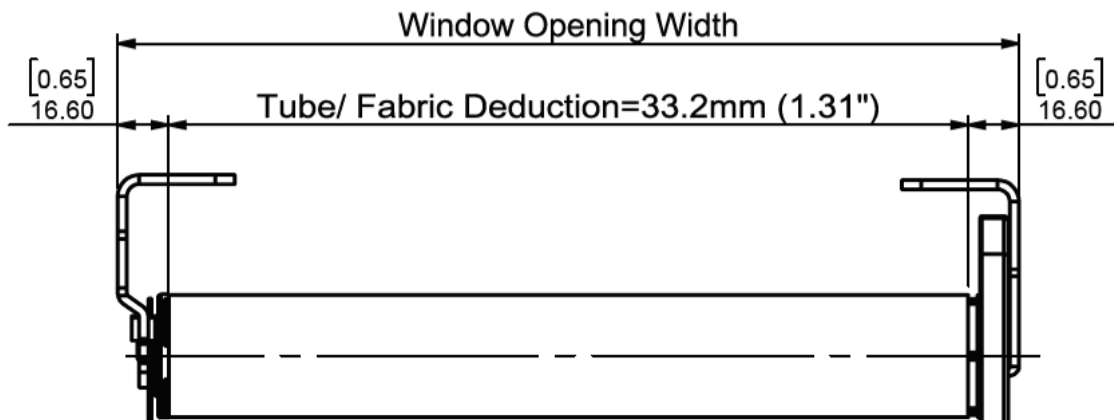

Tube and Fabric Deduction

For XR24 Clutches, End Plug and Open Roll Heavy Duty XR24 Bracket Set

Max. Roll Diameter

XR-11*

Z-10*

XR-7R*/7X*/8X*

XR-11*