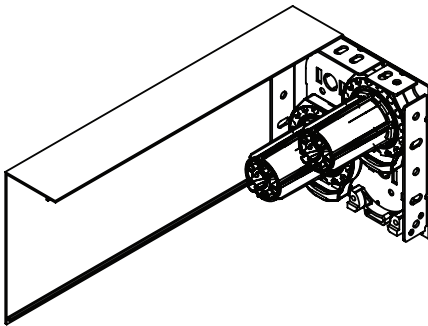

5.5" L Fascia System

New

- Simple Installation with L Shape Fascia
- Manual or Motor Control
- Single or Duo Shade
- Flip Fascia for Reverse Roll

Flip Fascia for Duo Shade

No Fascia Notching for Single Shade

Max Roller Diameter

Single Shade (XL20 Clutch)	130mm (5.12")
Single Shade (50 Motor)	102mm (4.00")
Duo Shade	78mm (3.07")
Duo Shade Center Distance	75mm (2.95")

Max. Fabric Drop (Sun-Screen 3%)

Tube	Single (XL20 Clutch)	Single (50 Motor)	Duo
1 1/2"	-	-	12.5'
1 3/4"	-	-	11'
2"	41'	22'	9'
2 3/8"	38'	19'	-
2 1/2"	36'	18'	-