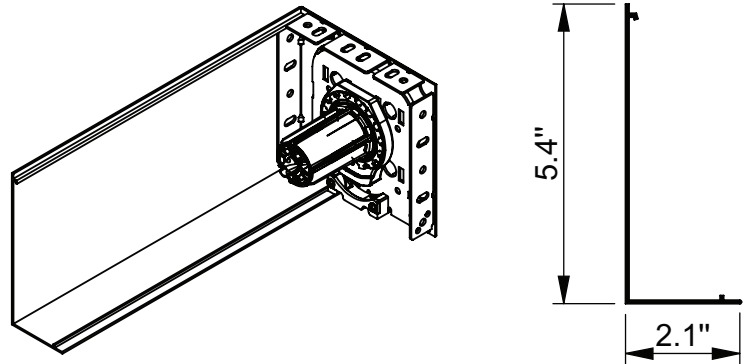

5.5" L Fascia System

New

- Simple Installation with L Shape Fascia
- Manual or Motor Control
- Single or Duo Shade
- Flip Fascia for Reverse Roll

Flip Fascia for Duo Shade

No Fascia Notching for Single Shade

Max Roller Diameter

Single Shade (XL20 Clutch)	130mm (5.12")
Single Shade (50 Motor)	102mm (4.00")
Duo Shade	78mm (3.07")
Duo Shade Center Distance	75mm (2.95")

Max. Fabric Drop (Sun-Screen 3%)

Tube	Single (XL20 Clutch)	Single (50 Motor)	Duo
1 1/2"	-	-	12.5'
1 3/4"	-	-	11'
2"	41'	22'	9'
2 3/8"	38'	19'	-
2 1/2"	36'	18'	-