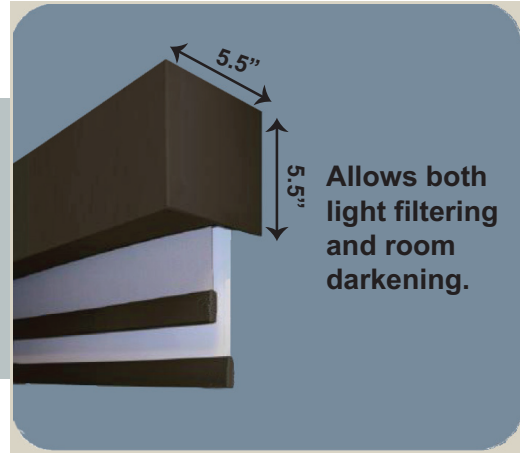

5.5" L Fascia System

New

- Simple Installation with L Shape Fascia
- Manual or Motor Control
- Single or Duo Shade
- Flip Fascia for Reverse Roll

Flip Fascia for Duo Shade

No Fascia Notching for Single Shade

Max Roller Diameter

Single Shade (XL20 Clutch)	130mm (5.12")
Single Shade (50 Motor)	102mm (4.00")
Duo Shade	78mm (3.07")
Duo Shade Center Distance	75mm (2.95")

Max. Fabric Drop (Sun-Screen 3%)

Tube	Single (XL20 Clutch)	Single (50 Motor)	Duo
1 1/2"	-	-	12.5'
1 3/4"	-	-	11'
2"	41'	22'	9'
2 3/8"	38'	19'	-
2 1/2"	36'	18'	-