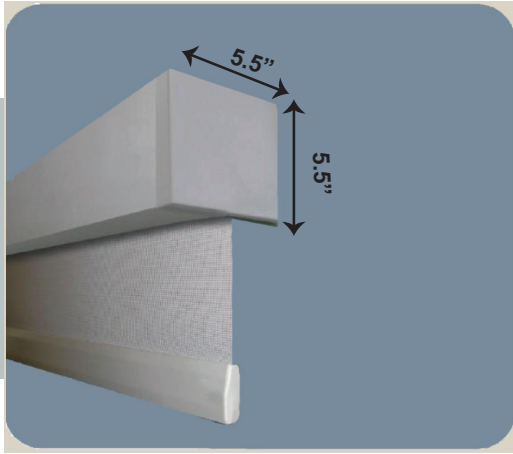

5.5" L Fascia System

New

- Simple Installation with L Shape Fascia
- Manual or Motor Control
- Single or Duo Shade
- Flip Fascia for Reverse Roll

Flip Fascia for Duo Shade

No Fascia Notching for Single Shade

Max Roller Diameter

Single Shade (XL20 Clutch)	130mm (5.12")
Single Shade (50 Motor)	102mm (4.00")
Duo Shade	78mm (3.07")
Duo Shade Center Distance	75mm (2.95")

Max. Fabric Drop (Sun-Screen 3%)

Tube	Single (XL20 Clutch)	Single (50 Motor)	Duo
1 1/2"	-	-	12.5'
1 3/4"	-	-	11'
2"	41'	22'	9'
2 3/8"	38'	19'	-
2 1/2"	36'	18'	-