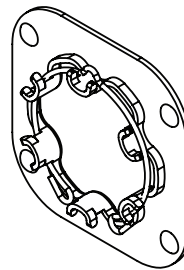

5.5" L Fascia System

New

- Simple Installation with L Shape Fascia
- Manual or Motor Control
- Single or Duo Shade
- Flip Fascia for Reverse Roll

Flip Fascia for Duo Shade

No Fascia Notching for Single Shade

Max Roller Diameter

Single Shade (XL20 Clutch)	130mm (5.12")
Single Shade (50 Motor)	102mm (4.00")
Duo Shade	78mm (3.07")
Duo Shade Center Distance	75mm (2.95")

Max. Fabric Drop (Sun-Screen 3%)

Tube	Single (XL20 Clutch)	Single (50 Motor)	Duo
1 1/2"	-	-	12.5'
1 3/4"	-	-	11'
2"	41'	22'	9'
2 3/8"	38'	19'	-
2 1/2"	36'	18'	-

Somfy 500 Series

Compatible Components

RS-B68
 Somfy 30 Motor Adaptor
 for XL Bracket

RS-B69
 Somfy 40 Motor Adaptor
 for XL Bracket

XL-029
 Metal Adaptor
 for 400 Motor, XL Style

RS-988
 Star Head Motor
 Insert Plate

RS-546
 ST50 DC Motor
 Insert Plate

XL Clutch

With Spring Assist System

Website: www.zmc.ca
 E-mail: contact@zmc.ca

For more information please contact us at:
 Tel: 1.905.856.3838 or 1.800.541.2557