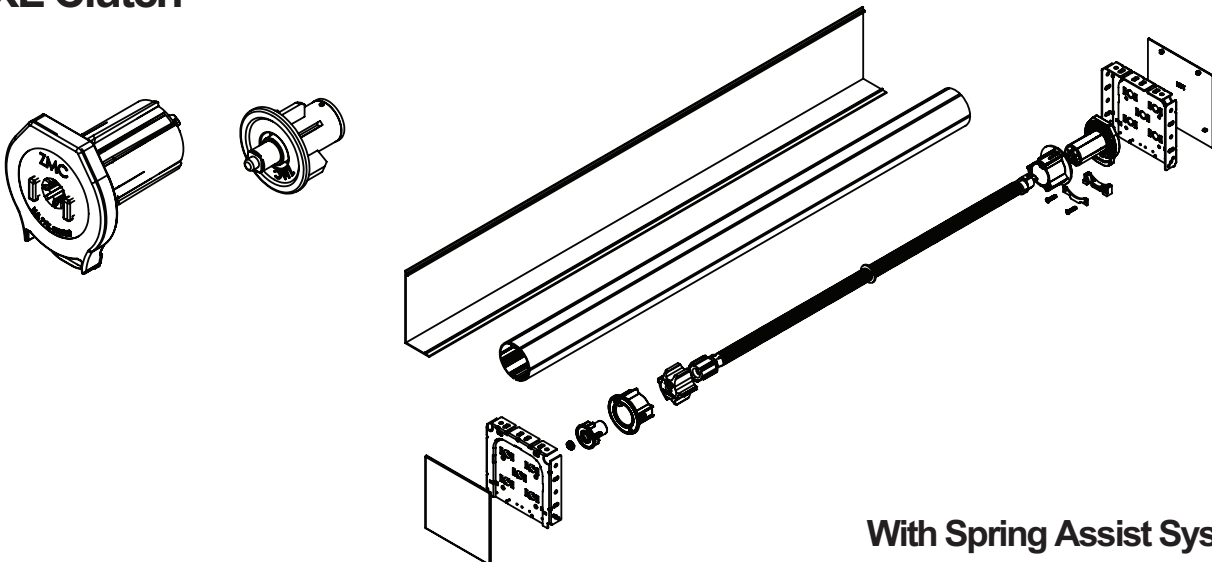

Somfy 500 Series

Compatible Components

RS-B68
 Somfy 30 Motor Adaptor
 for XL Bracket

RS-B69
 Somfy 40 Motor Adaptor
 for XL Bracket

XL-029
 Metal Adaptor
 for 400 Motor, XL Style

RS-988
 Star Head Motor
 Insert Plate

RS-546
 ST50 DC Motor
 Insert Plate

XL Clutch

With Spring Assist System

Website: www.zmc.ca
 E-mail: contact@zmc.ca

For more information please contact us at:
 Tel: 1.905.856.3838 or 1.800.541.2557