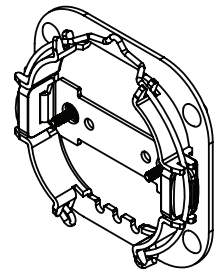

5.5" L Fascia System

New

- Simple Installation with L Shape Fascia
- Manual or Motor Control
- Single or Duo Shade
- Flip Fascia for Reverse Roll

Flip Fascia for Duo Shade

No Fascia Notching for Single Shade

Max Roller Diameter

Single Shade (XL20 Clutch)	130mm (5.12")
Single Shade (50 Motor)	102mm (4.00")
Duo Shade	78mm (3.07")
Duo Shade Center Distance	75mm (2.95")

Max. Fabric Drop (Sun-Screen 3%)

Tube	Single (XL20 Clutch)	Single (50 Motor)	Duo
1 1/2"	-	-	12.5'
1 3/4"	-	-	11'
2"	41'	22'	9'
2 3/8"	38'	19'	-
2 1/2"	36'	18'	-

Somfy 500 Series

Compatible Components

RS-B68
 Somfy 30 Motor Adaptor
 for XL Bracket

RS-B69
 Somfy 40 Motor Adaptor
 for XL Bracket

XL-029
 Metal Adaptor
 for 400 Motor, XL Style

RS-988
 Star Head Motor
 Insert Plate

RS-546
 ST50 DC Motor
 Insert Plate

XL Clutch

With Spring Assist System

Website: www.zmc.ca
 E-mail: contact@zmc.ca

For more information please contact us at:
 Tel: 1.905.856.3838 or 1.800.541.2557