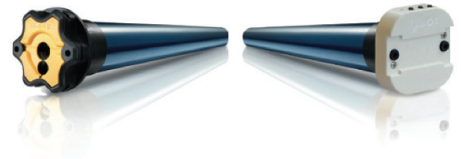

5.5" L Fascia System

New

- Simple Installation with L Shape Fascia
- Manual or Motor Control
- Single or Duo Shade
- Flip Fascia for Reverse Roll

Flip Fascia for Duo Shade

No Fascia Notching for Single Shade

Max Roller Diameter

Single Shade (XL20 Clutch)	130mm (5.12")
Single Shade (50 Motor)	102mm (4.00")
Duo Shade	78mm (3.07")
Duo Shade Center Distance	75mm (2.95")

Max. Fabric Drop (Sun-Screen 3%)

Tube	Single (XL20 Clutch)	Single (50 Motor)	Duo
1 1/2"	-	-	12.5'
1 3/4"	-	-	11'
2"	41'	22'	9'
2 3/8"	38'	19'	-
2 1/2"	36'	18'	-

Somfy 500 Series

Compatible Components

RS-B68
 Somfy 30 Motor Adaptor
 for XL Bracket

RS-B69
 Somfy 40 Motor Adaptor
 for XL Bracket

XL-029
 Metal Adaptor
 for 400 Motor, XL Style

RS-988
 Star Head Motor
 Insert Plate