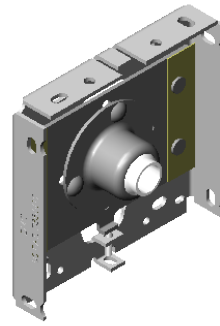

Adaptors for Somfy 40WF/ST40 Motor

Star Head Brackets

Idler Brackets with Swivel Ball Bearing 10mm/12mm

RS-879/880
 1.5" Mini Spring
 Loaded Idler
 10mm/12mm

RS-46*/47*
 4" Non-Adjustable

RS-44*/45*
 4" Adjustable

RS-81*
 4" Star Head

RS-032
 1.5" Groove
 Motor Tube

RS-40*/41*
 2-3/8" Projection
 Non-Adjustable

RS-42*/RS43*
 2-3/8" Projection
 Adjustable

RS-70*
 Star Head

Adaptors for Somfy 40WF/ST40 Motor

XL Brackets XL Idler Brackets with Bushing