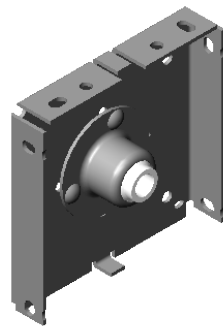

Adaptors for Somfy 40WF/ST40 Motor

Star Head Brackets

Idler Brackets with Swivel Ball Bearing 10mm/12mm

RS-879/880
 1.5" Mini Spring
 Loaded Idler
 10mm/12mm

RS-46*/47*
 4" Non-Adjustable

RS-44*/45*
 4" Adjustable

RS-81*
 4" Star Head

RS-032
 1.5" Groove
 Motor Tube

RS-40*/41*
 2-3/8" Projection
 Non-Adjustable

RS-42*/RS43*
 2-3/8" Projection
 Adjustable

RS-70*
 Star Head

Adaptors for Somfy 40WF/ST40 Motor

XL Brackets XL Idler Brackets with Bushing