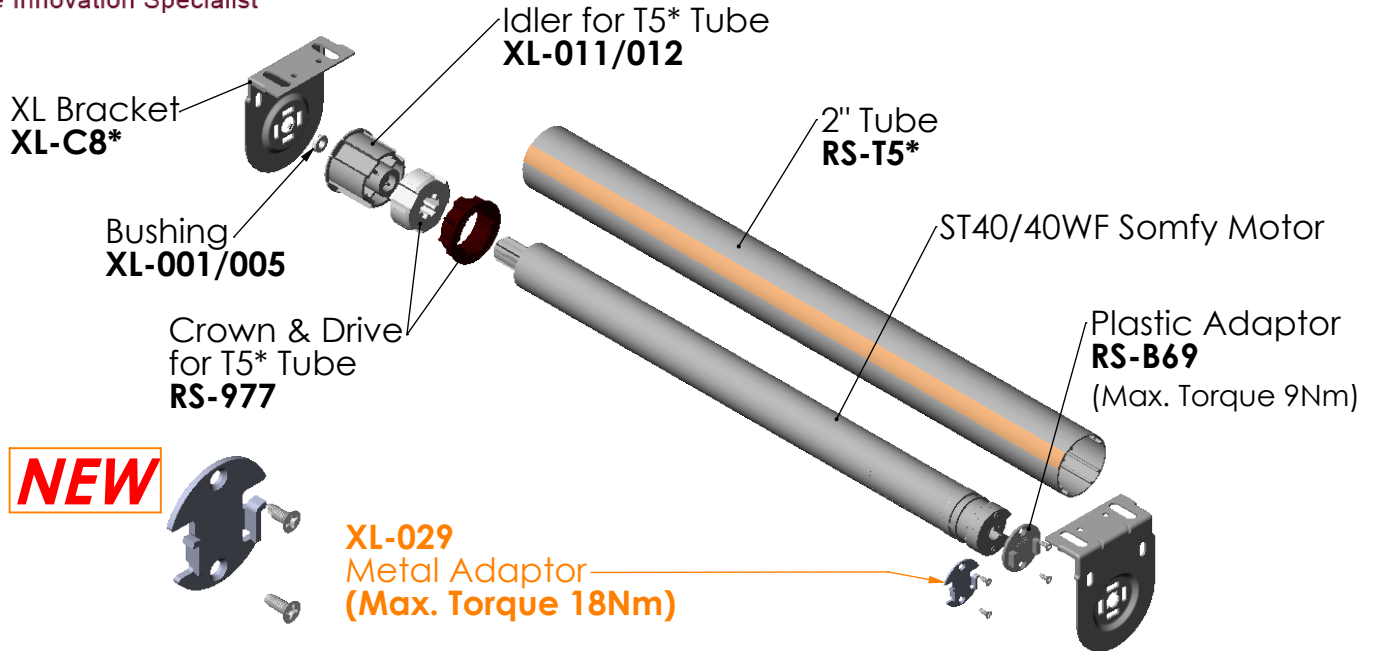

Adaptors for Somfy 40WF/ST40 Motor

Star Head Brackets

Idler Brackets with Swivel Ball Bearing 10mm/12mm

RS-879/880
 1.5" Mini Spring
 Loaded Idler
 10mm/12mm

RS-46*/47*
 4" Non-Adjustable

RS-44*/45*
 4" Adjustable

RS-81*
 4" Star Head

RS-032
 1.5" Groove
 Motor Tube

RS-40*/41*
 2-3/8" Projection
 Non-Adjustable

RS-42*/RS43*
 2-3/8" Projection
 Adjustable

RS-70*
 Star Head

Adaptors for Somfy 40WF/ST40 Motor

XL Brackets XL Idler Brackets with Bushing