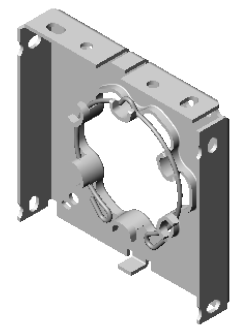

Adaptors for Somfy 40WF/ST40 Motor

Star Head Brackets

Idler Brackets with Swivel Ball Bearing 10mm/12mm

RS-879/880
 1.5" Mini Spring
 Loaded Idler
 10mm/12mm

RS-46*/47*
 4" Non-Adjustable

RS-44*/45*
 4" Adjustable

RS-81*
 4" Star Head

RS-032
 1.5" Groove
 Motor Tube

RS-40*/41*
 2-3/8" Projection
 Non-Adjustable

RS-42*/RS43*
 2-3/8" Projection
 Adjustable

RS-70*
 Star Head

Adaptors for Somfy 40WF/ST40 Motor

XL Brackets XL Idler Brackets with Bushing