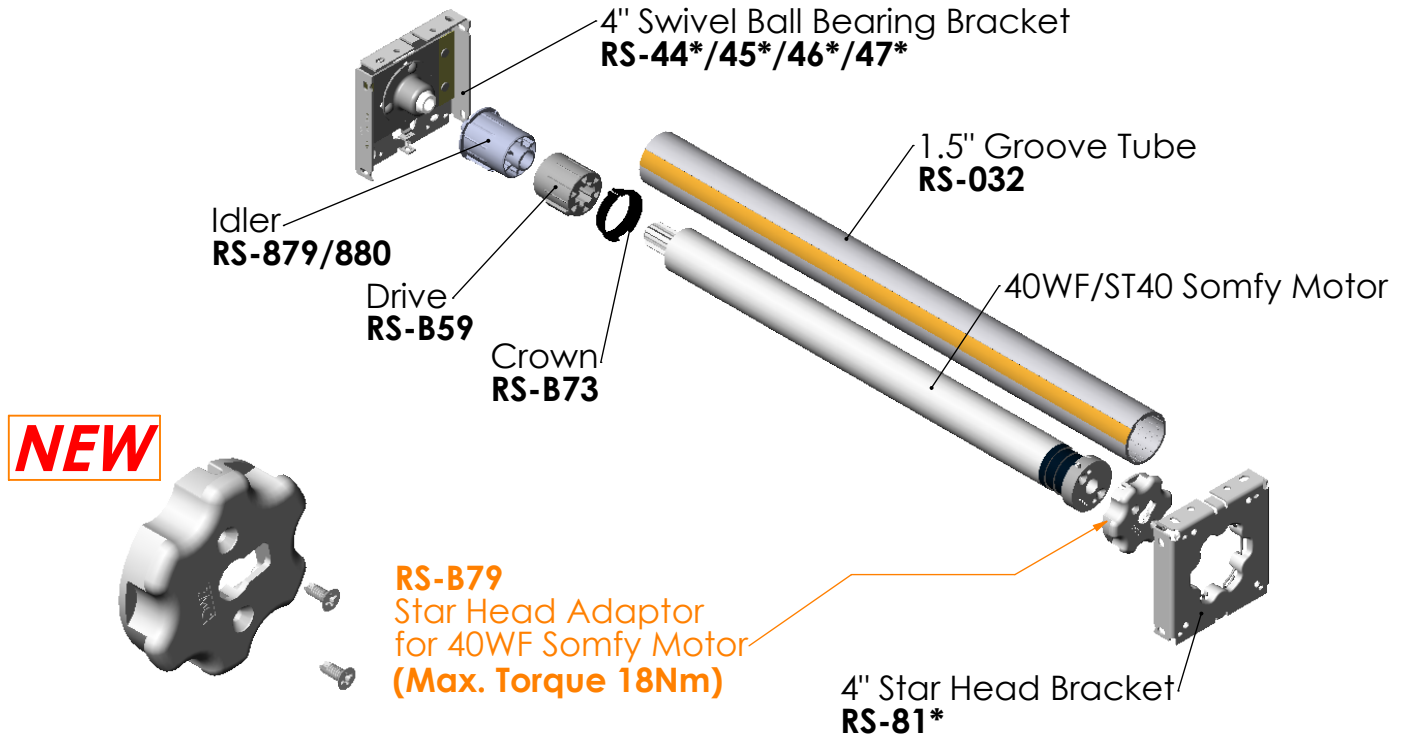

Adaptors for Somfy 40WF/ST40 Motor

Star Head Brackets

Idler Brackets with Swivel Ball Bearing 10mm/12mm

RS-879/880
 1.5" Mini Spring
 Loaded Idler
 10mm/12mm

RS-46*/47*
 4" Non-Adjustable

RS-44*/45*
 4" Adjustable

RS-81*
 4" Star Head

RS-032
 1.5" Groove
 Motor Tube

RS-40*/41*
 2-3/8" Projection
 Non-Adjustable

RS-42*/RS43*
 2-3/8" Projection
 Adjustable

RS-70*
 Star Head

Adaptors for Somfy 40WF/ST40 Motor

XL Brackets XL Idler Brackets with Bushing