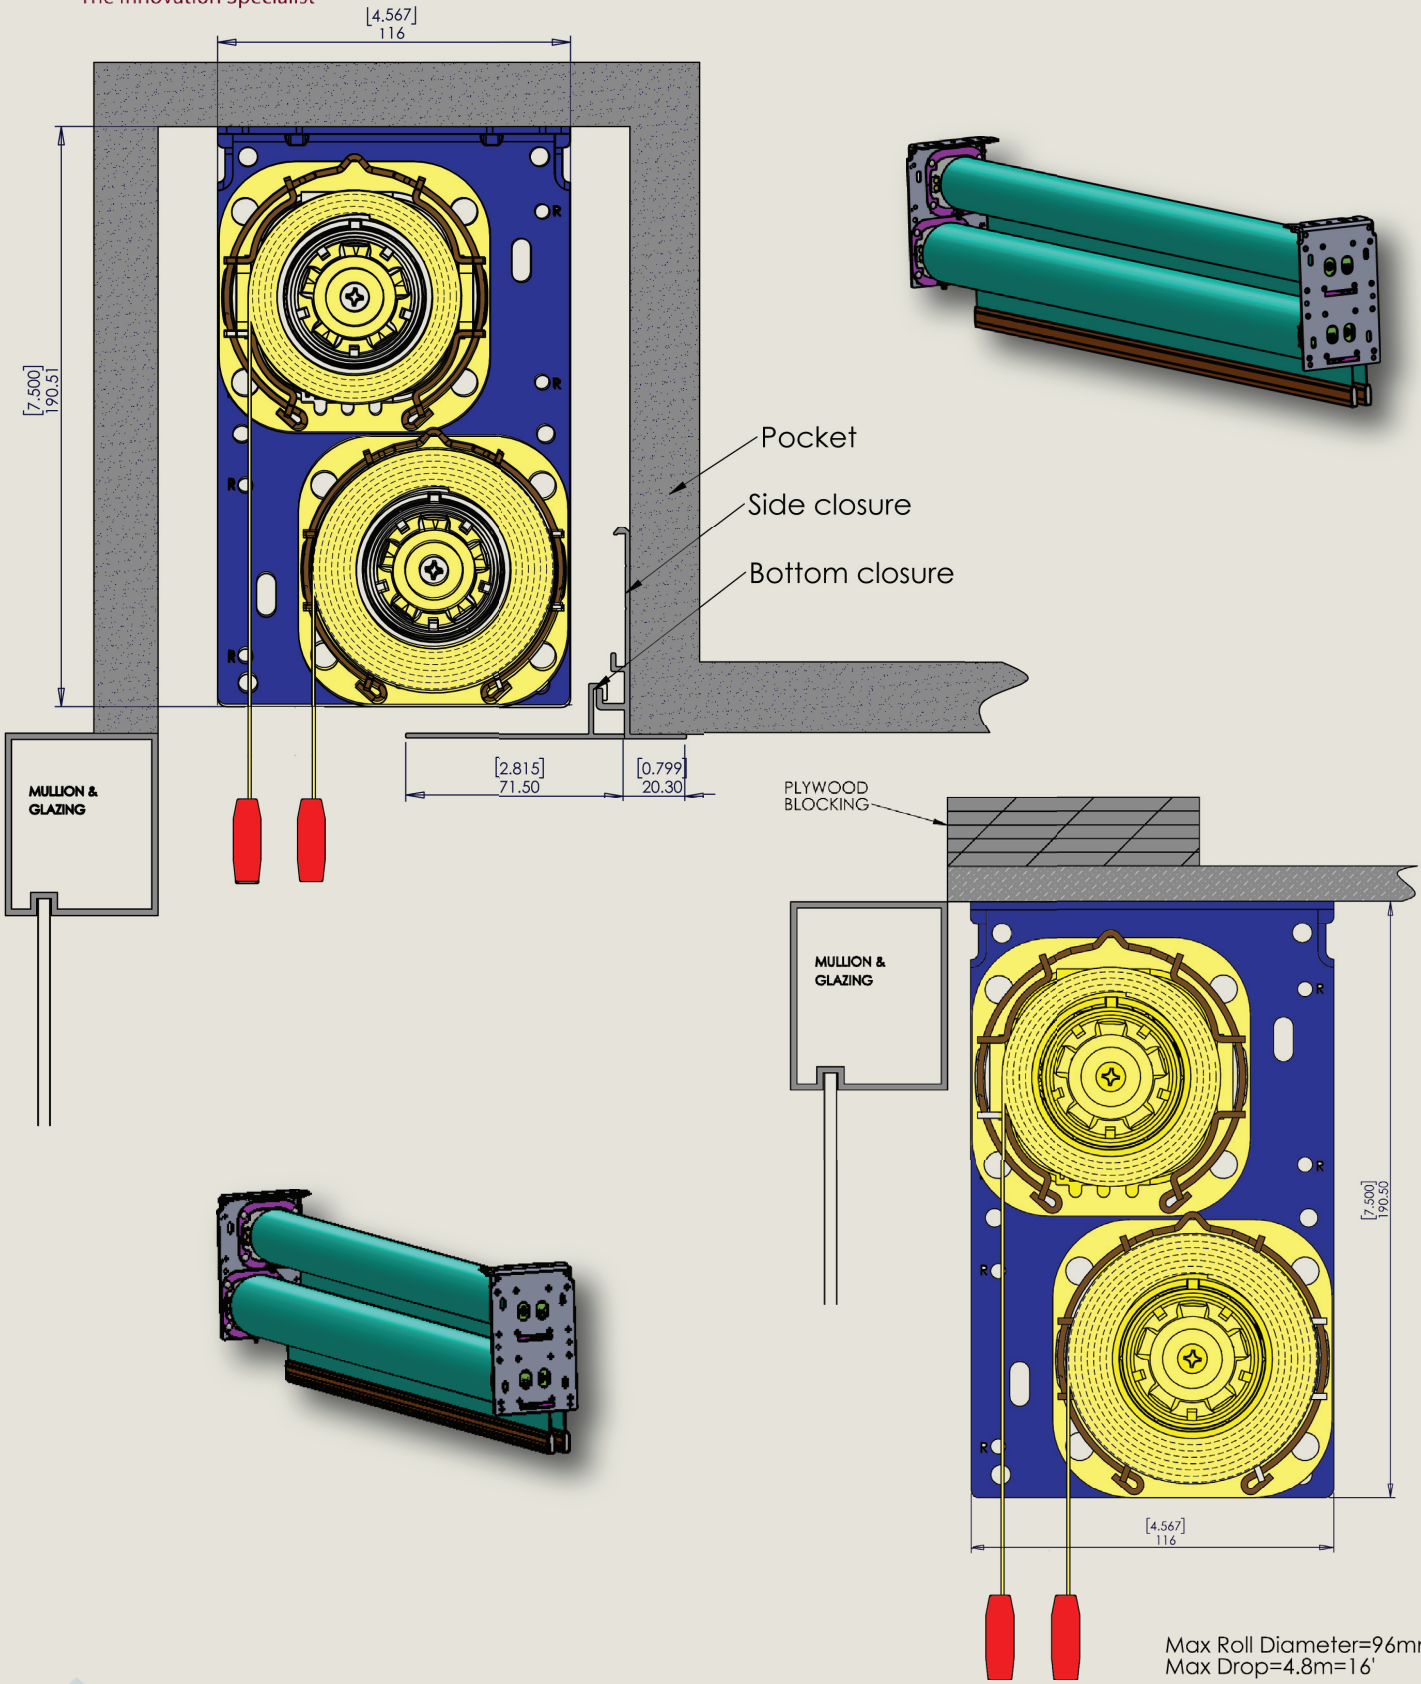

7.5" OPEN ROLL DUO BRACKET

Customize two window coverings in one bracket to fit your window needs
 Light filtering and room darkening
 Interchangeable left & right side control
 Heavy duty and durable material (2.5mm sheet metal) for larger shades
 (max. fabric roll diameter 96mm= 3-3/4" max. drop 16')

OPEN ROLL DUO BRACKET

RS-901

DC MOTOR BRACKET

STD50 DC Motor Insert Plate
RS-546

AC MOTOR BRACKET

Starhead Motor Insert Plate
RS-988

IDLE END BRACKET

Adjustable Idle End Insert Plate
RS-549/547
10mm/12mm

INTERMEDIATE BRACKET

Adjustable Intermediate Insert Plate
RS-550/548
10mm/12mm

INTERMEDIATE BRACKET

Swivel Ball Bearing Insert Plate
RS-538/539
10mm/12mm

Single Roll Application Available
Max. Dia.= 152mm [6"]

Website: www.zmc.ca
 E-mail: contact@zmc.ca

For more information please contact us at:
 Tel: 1.905.856.3838 or 1.800.541.2557

7.5" OPEN ROLL DUO BRACKET

Max Roll Diameter=96mm=3-3/4"
 Max Drop=4.8m=16'

Website: www.zmc.ca
 E-mail: contact@zmc.ca