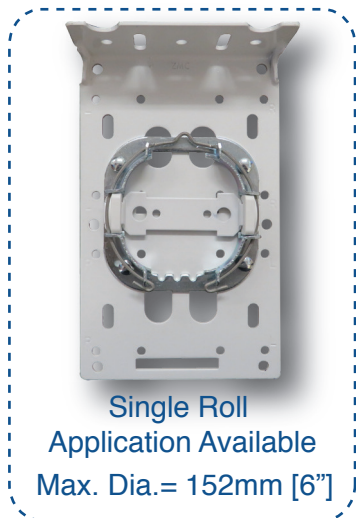

OPEN ROLL DUO BRACKET

RS-901

DC MOTOR BRACKET

STD50 DC Motor Insert Plate
RS-546

AC MOTOR BRACKET

Starhead Motor Insert Plate
RS-988

IDLE END BRACKET

Adjustable Idle End Insert Plate
RS-549/547
10mm/12mm

INTERMEDIATE BRACKET

Adjustable Intermediate Insert Plate
RS-550/548
10mm/12mm

INTERMEDIATE BRACKET

Swivel Ball Bearing Insert Plate
RS-538/539
10mm/12mm

Single Roll Application Available
Max. Dia.= 152mm [6"]

Website: www.zmc.ca
 E-mail: contact@zmc.ca

For more information please contact us at:
 Tel: 1.905.856.3838 or 1.800.541.2557

7.5" OPEN ROLL DUO BRACKET

Max Roll Diameter=96mm=3-3/4"
 Max Drop=4.8m=16'

Website: www.zmc.ca
 E-mail: contact@zmc.ca