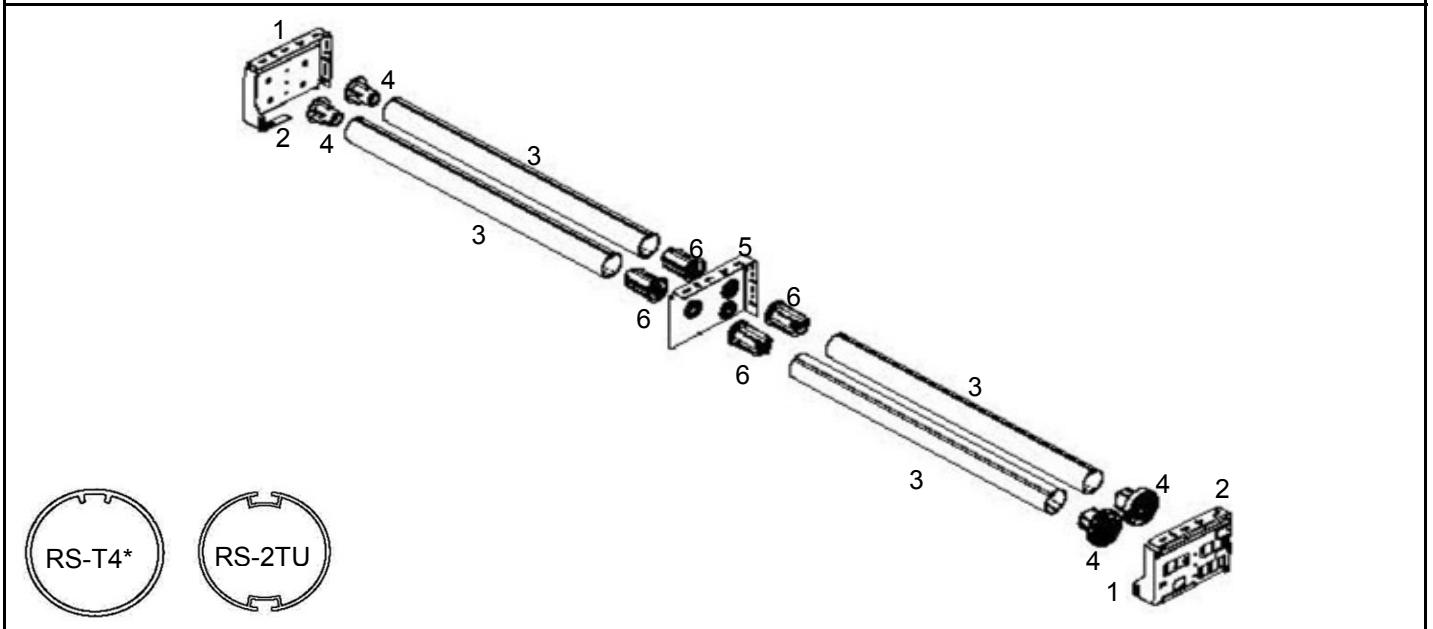

DUO SHADE FASCIA BRACKETS

for 1 1/2 Tube

#	DESCRIPTION	ITEM #	CATALOG PAGE
1	4"Ceiling /Wall Mount Duo Shade Fascia Bracket w/ Screw	RS-WS*/WF*	F-4
2	Insert Plate	RS-WG*	F-4
3	Tube	RS-2TU/T4*/	A-1,A-2
4	Clutch	RS-2CR/2CX/2CL	A-1~A-3
5	4" Center Support / Intermediate Duo shade Fascia bkt	RS-W9*/W8*	F-4
6	Idle end for Center Support/Intemediate bkt	RS-WQ6(3)/WQ5(1),WM2(1) E-1,E-2,E-4	

DUO SHADE FASCIA BRACKETS

for 1 1/2 Tube

#	DESCRIPTION	ITEM #	CATALOG PAGE
1	4"Ceiling /Wall Mount Duo Shade Fascia Bracket w/ Screws	RS-WS*	F-4
2	4" Duo shade bracket insert plate for XR8/XR12 Clutch	SP-JO*	F-4
3	1 - 1/2" RS Tube	RS-2TU/RS-T46	A-1,A-2
4	Clutch/XR12	XR-5R* / XR-5X*	A-6
5	1 - 1/2" RS idle end	RS-016(2TU)/RS-027	A-7