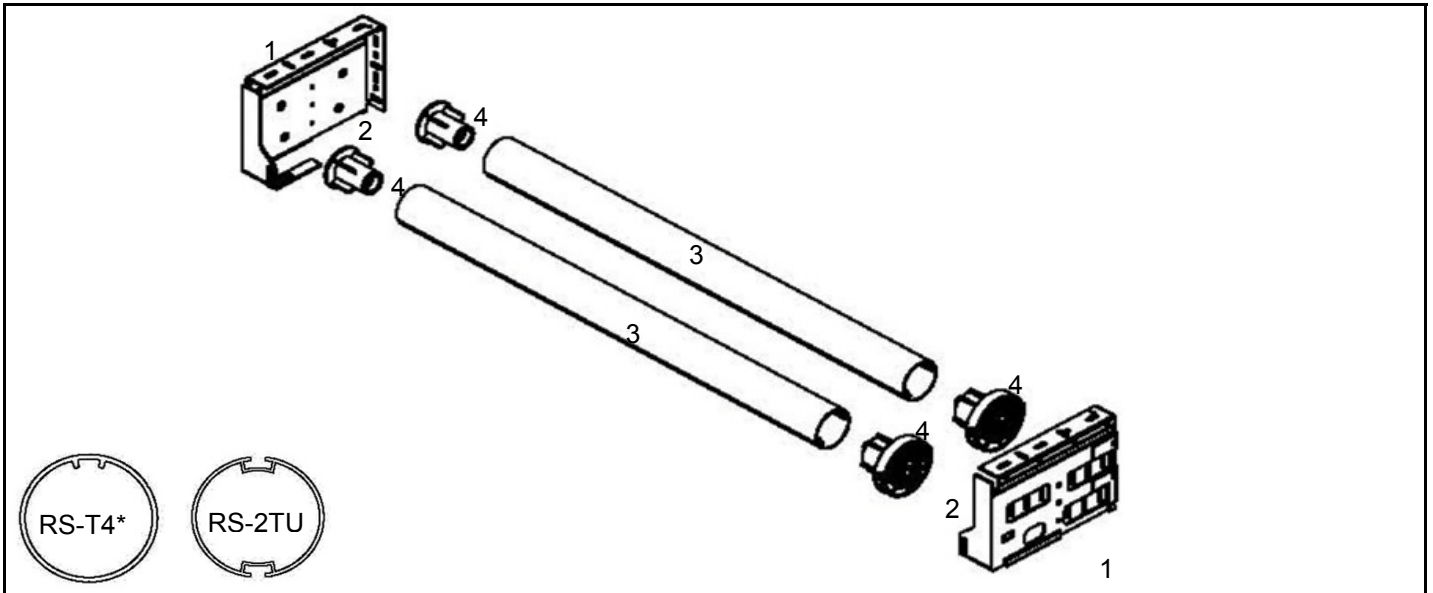

DUO SHADE FASCIA BRACKETS

for 1 1/2 Tube

#	DESCRIPTION	ITEM #	CATALOG PAGE
1	4"Ceiling /Wall Mount Duo Shade Fascia Bracket w/ Screw	RS-WS*/WF*	F-4
2	Insert Plate	RS-WG*	F-4
3	Tube	RS-2TU/T4*/	A-1,A-2
4	Clutch	RS-2CR/2CX/2CL	A-1~A-3
5	4" Center Support / Intermediate Duo shade Fascia bkt	RS-W9*/W8*	F-4
6	Idle end for Center Support/Intemediate bkt	RS-WQ6(3)/WQ5(1),WM2(1) E-1,E-2,E-4	

DUO SHADE FASCIA BRACKETS

for 1 1/2 Tube

#	DESCRIPTION	ITEM #	CATALOG PAGE
1	4"Ceiling /Wall Mount Duo Shade Fascia Bracket w/ Screws	RS-WS*	F-4
2	4" Duo shade bracket insert plate for XR8/XR12 Clutch	SP-JO*	F-4
3	1 - 1/2" RS Tube	RS-2TU/RS-T46	A-1,A-2
4	Clutch/XR12	XR-5R* / XR-5X*	A-6
5	1 - 1/2" RS idle end	RS-016(2TU)/RS-027	A-7