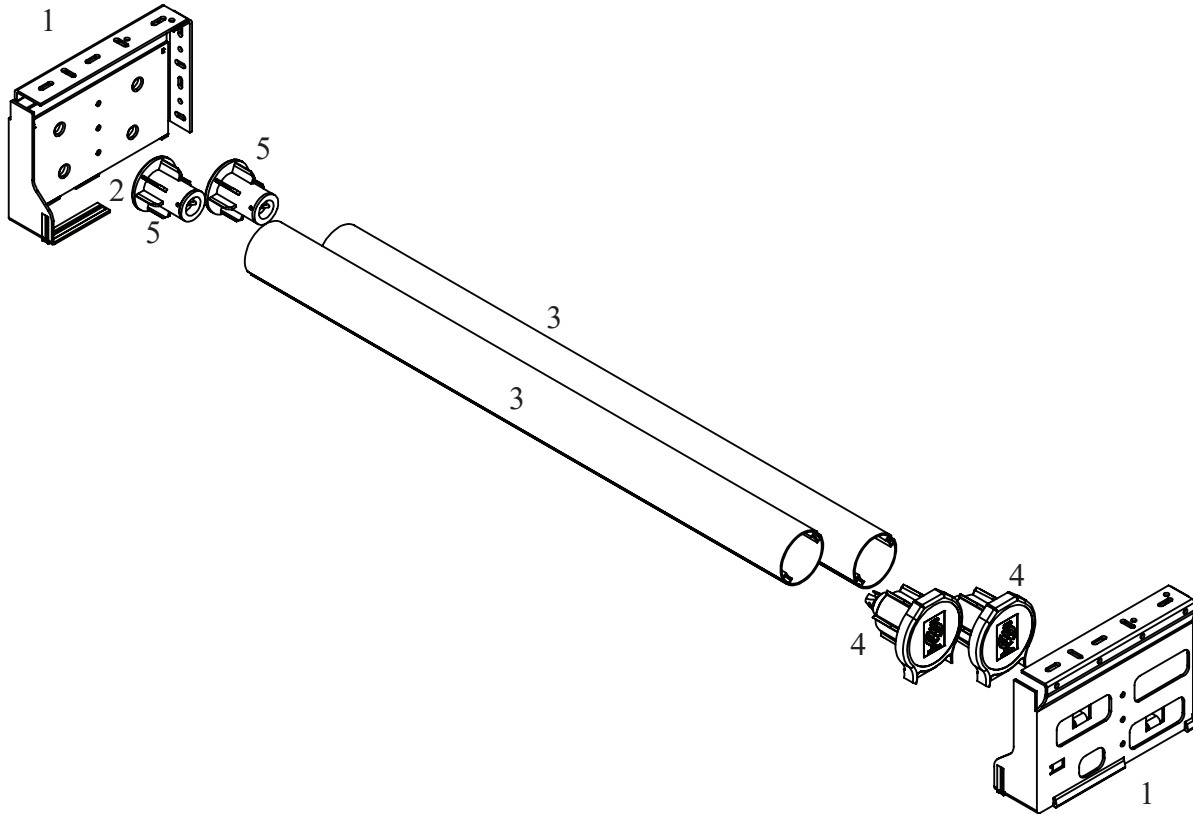

DUO SHADE FASCIA BRACKETS

for 1 1/2 Tube

#	DESCRIPTION	ITEM #	CATALOG PAGE
1	4"Ceiling /Wall Mount Duo Shade Fascia Bracket w/ Screw	RS-WS*/WF*	F-4
2	Insert Plate	RS-WG*	F-4
3	Tube	RS-2TU/T4*/	A-1,A-2
4	Clutch	RS-2CR/2CX/2CL	A-1~A-3
5	4" Center Support / Intermediate Duo shade Fascia bkt	RS-W9*/W8*	F-4
6	Idle end for Center Support/Intemediate bkt	RS-WQ6(3)/WQ5(1),WM2(1) E-1,E-2,E-4	

DUO SHADE FASCIA BRACKETS

for 1 1/2 Tube

#	DESCRIPTION	ITEM #	CATALOG PAGE
1	4"Ceiling /Wall Mount Duo Shade Fascia Bracket w/ Screws	RS-WS*	F-4
2	4" Duo shade bracket insert plate for XR8/XR12 Clutch	SP-JO*	F-4
3	1 - 1/2" RS Tube	RS-2TU/RS-T46	A-1,A-2
4	Clutch/XR12	XR-5R* / XR-5X*	A-6
5	1 - 1/2" RS idle end	RS-016(2TU)/RS-027	A-7