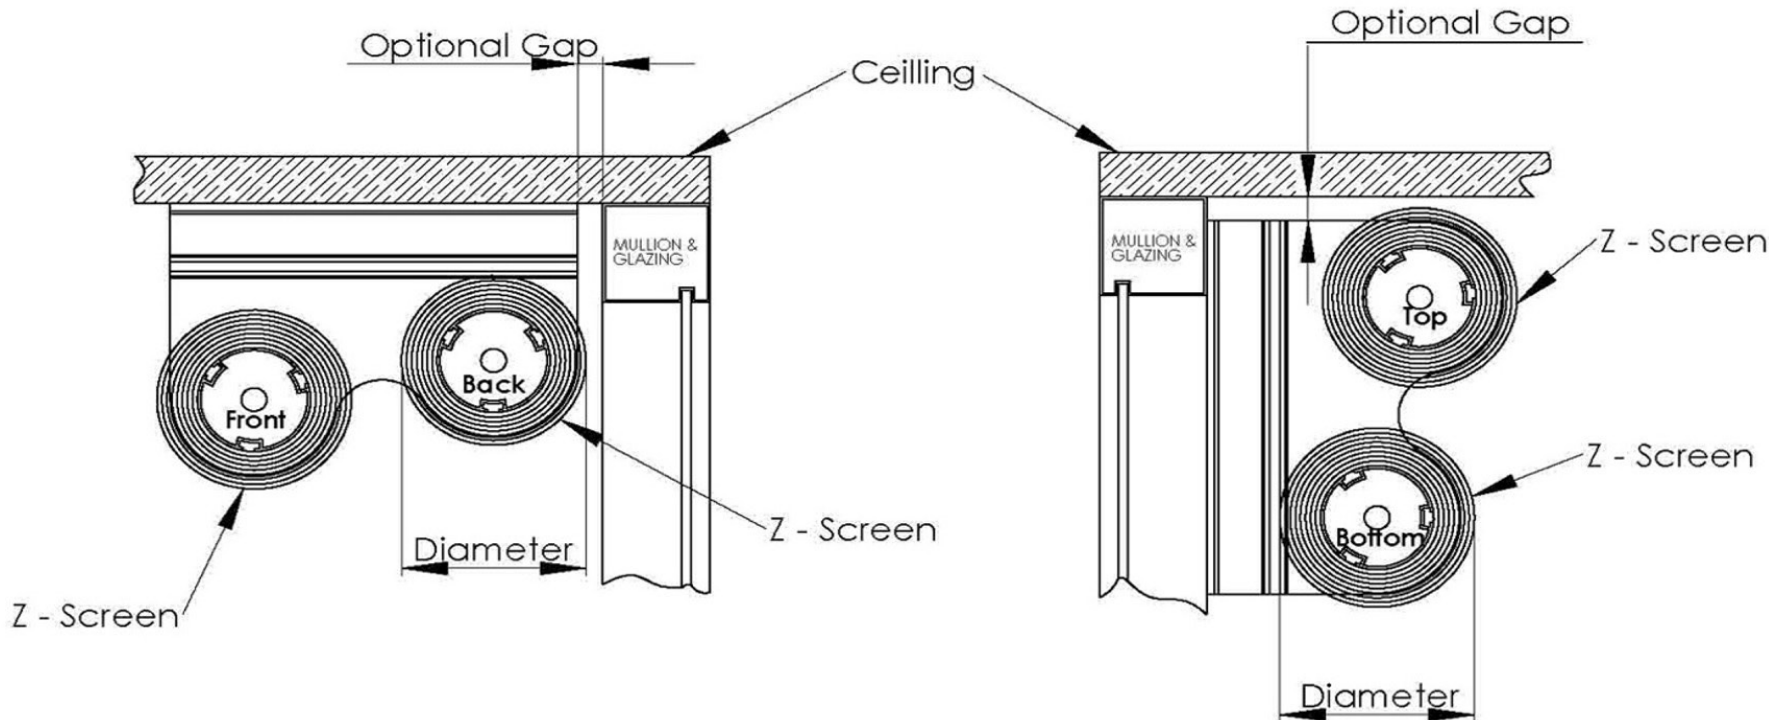

DUO SHADE BRACKETS

For 1 1/2" Tube Right Control

For 1 1/2" Tube Left Control

#	DESCRIPTION	ITEM #	CATALOG PAGE
1	Duo Shade Bracket Covers	RS-1BD	F-1
2	Duo Shade Bracket Same Side Right Control 1 1/2"	RS-3BS	F-1
3	Tube	RS-2TU/T4*/	A-1,A-2
4	Clutch	RS-2CR/2CX/2CL	A-1~A-3
5	Duo Shade Bracket Same Side Left Control 1 1/2"	RS-4BS	F-1

**DUO SHADE BRACKET
USING Z SCREEN FABRIC AND 1-3/4" TUBES**

When Installing Bracket without Gap:
 Max Fabric drop: 1.6m, 63"; Fabric diameter: 61mm, 2-7/16"

When Installing Bracket with 19mm, 3/4" Gap:
 Max Fabric Drop: 5.4m, 18 feet; Fabric diameter: 89mm, 3-1/2"