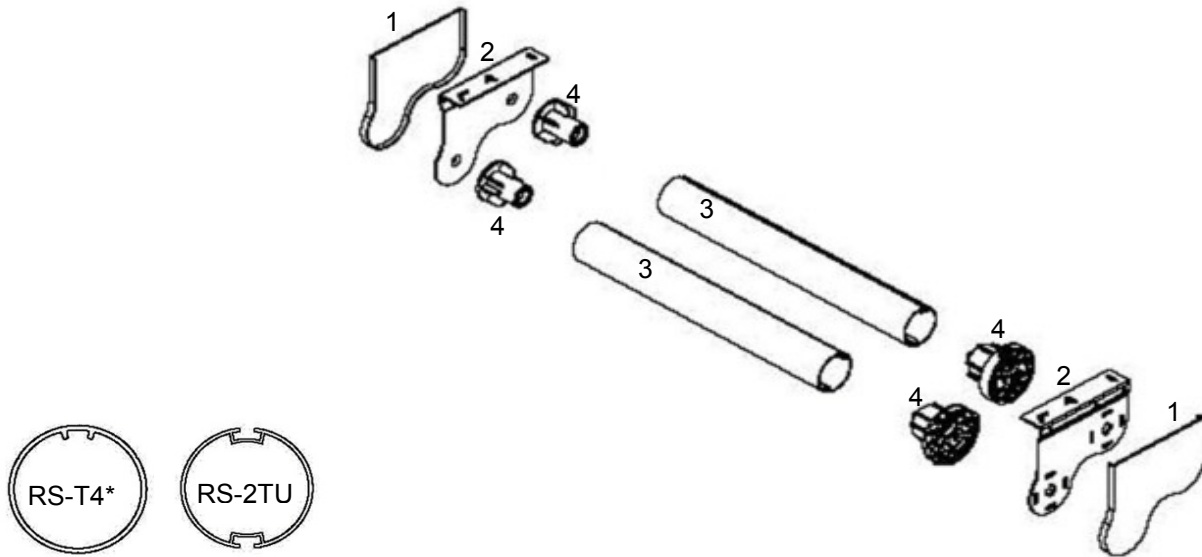

DUO SHADE BRACKETS

For 1 1/2" Tube Right Control

For 1 1/2" Tube Left Control

#	DESCRIPTION	ITEM #	CATALOG PAGE
1	Duo Shade Bracket Covers	RS-1BD	F-1
2	Duo Shade Bracket Same Side Right Control 1 1/2"	RS-3BS	F-1
3	Tube	RS-2TU/T4*/	A-1,A-2
4	Clutch	RS-2CR/2CX/2CL	A-1~A-3
5	Duo Shade Bracket Same Side Left Control 1 1/2"	RS-4BS	F-1

**DUO SHADE BRACKET
USING Z SCREEN FABRIC AND 1-3/4" TUBES**

When Installing Bracket without Gap:
 Max Fabric drop: 1.6m, 63"; Fabric diameter: 61mm, 2-7/16"

When Installing Bracket with 19mm, 3/4" Gap:
 Max Fabric Drop: 5.4m, 18 feet; Fabric diameter: 89mm, 3-1/2"