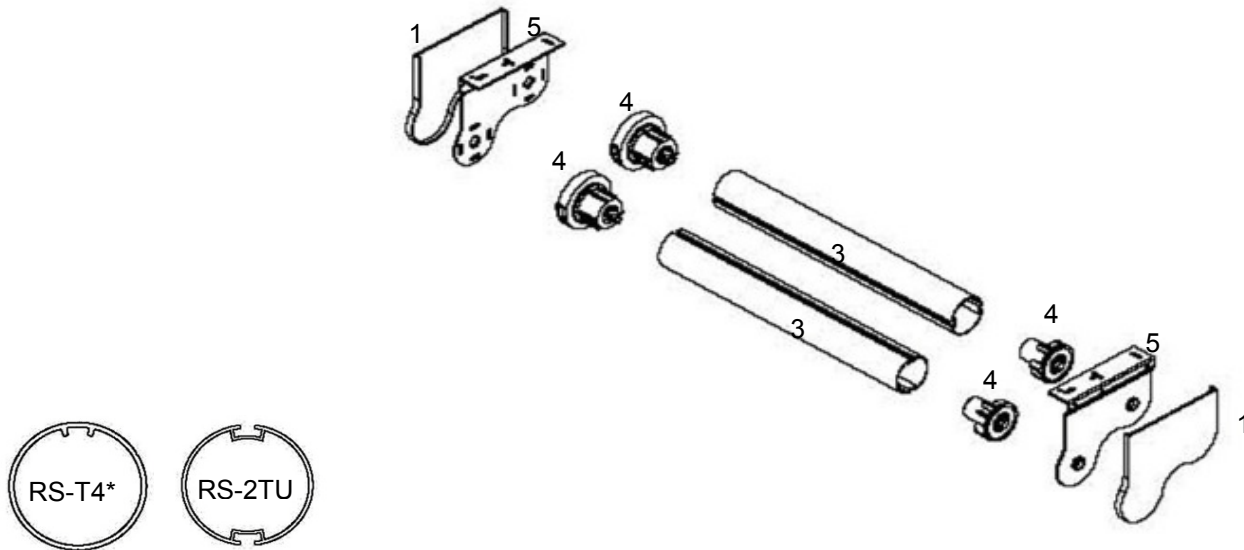

DUO SHADE BRACKETS

For 1 1/2" Tube Right Control

For 1 1/2" Tube Left Control

#	DESCRIPTION	ITEM #	CATALOG PAGE
1	Duo Shade Bracket Covers	RS-1BD	F-1
2	Duo Shade Bracket Same Side Right Control 1 1/2"	RS-3BS	F-1
3	Tube	RS-2TU/T4*/	A-1,A-2
4	Clutch	RS-2CR/2CX/2CL	A-1~A-3
5	Duo Shade Bracket Same Side Left Control 1 1/2"	RS-4BS	F-1

**DUO SHADE BRACKET
USING Z SCREEN FABRIC AND 1-3/4" TUBES**

When Installing Bracket without Gap:
 Max Fabric drop: 1.6m, 63"; Fabric diameter: 61mm, 2-7/16"

When Installing Bracket with 19mm, 3/4" Gap:
 Max Fabric Drop: 5.4m, 18 feet; Fabric diameter: 89mm, 3-1/2"