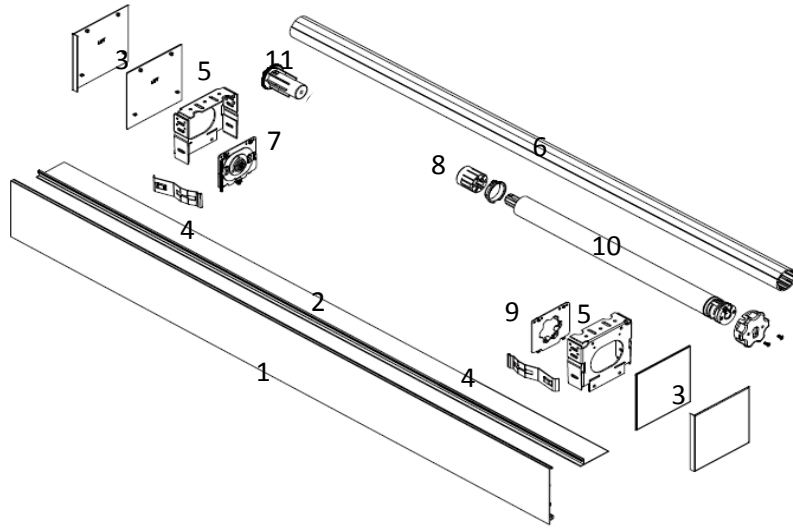

5.5" Fascia with Somfy 400 Motors

#	DESCRIPTION	ITEM #	CATALOG PAGE
1	5.5" Square Fascia	RS-SV*	I-2
2	3"/4" Bottom Closure Panel	RS-SR*/SS*	I-2
3	5.5" Square Fascia End Caps/with Lip	RS-YE*/YD*	I-2
4	Spring Lock for 5.5" Square Fascia	RS-YC9	I-2
5	5.5" Universal Bracket	RS-YF1	I-2
6	1.5" Groove Motor Tube	RS-032	A-0
7	inter./idle end insert plate for CM in 5.5"	RS-YC6	I-2
8	1.5" Groove Tube Drive for 400 Motors	RS-B59	A-0
9	Star Head Motor Insert Plate	RS-YC2	I-2
10	Somfy 400 Motor&Crown	Motor&9147330	supplied by Somfy
11	Retra. Coupler w/Metal Spindle f1 1/2"	CM-016	A-0