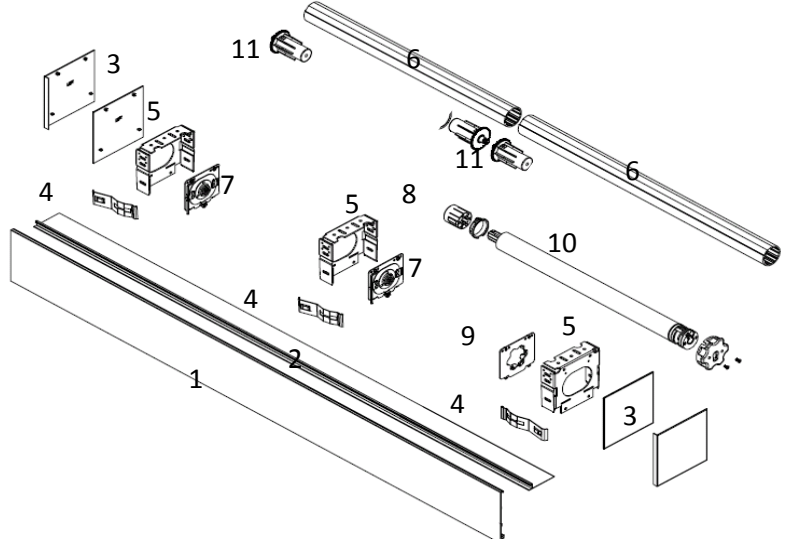

5.5" Fascia with Somfy 400 Motors

#	DESCRIPTION	ITEM #	CATALOG PAGE
1	5.5" Square Fascia	RS-SV*	I-2
2	3"/4" Bottom Closure Panel	RS-SR*/SS*	I-2
3	5.5" Square Fascia End Caps/with Lip	RS-YE*/YD*	I-2
4	Spring Lock for 5.5" Square Fascia	RS-YC9	I-2
5	5.5" Universal Bracket	RS-YF1	I-2
6	1.5" Groove Motor Tube	RS-032	A-0
7	inter./idle end insert plate for CM in 5.5"	RS-YC6	I-2
8	1.5" Groove Tube Drive for 400 Motors	RS-B59	A-0
9	Star Head Motor Insert Plate	RS-YC2	I-2
10	Somfy 400 Motor&Crown	Motor&9147330	supplied by Somfy
11	Retra. Coupler w/Metal Spindle f1 1/2"	CM-016	A-0